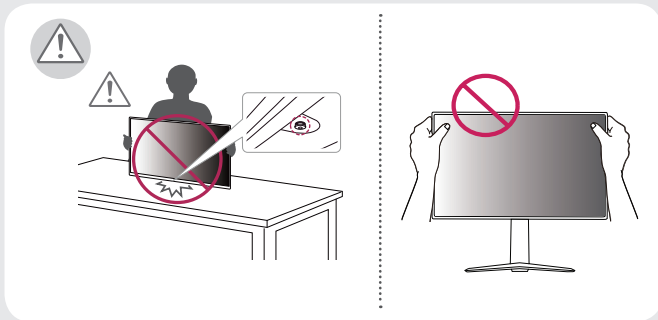

**Español** Puede descargar los manuales del sitio web de LGE.

4

5

6

**English**

- Using a DVI to HDMI / DP (DisplayPort) to HDMI cable may cause compatibility issues.
- The USB port on the product functions as a USB hub.
- Make sure to use the supplied cable. Otherwise, this may cause the device to malfunction.