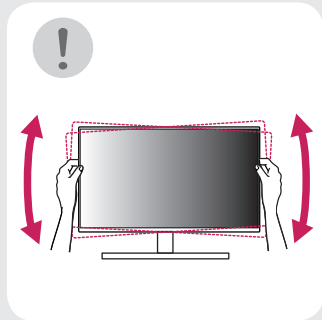

**Español** Puede descargar los manuales del sitio web de LGE.

4

5

6

**English**

- Using a DVI to HDMI / DP (DisplayPort) to HDMI cable may cause compatibility issues.
- The USB port on the product functions as a USB hub.
- Make sure to use the supplied cable. Otherwise, this may cause the device to malfunction.