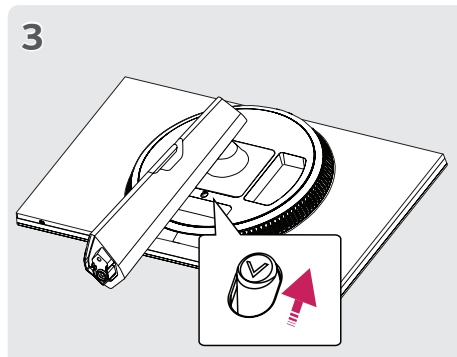

**Español** Puede descargar los manuales del sitio web de LGE.

4

5

6

**English**

- Using a DVI to HDMI / DP (DisplayPort) to HDMI cable may cause compatibility issues.
- The USB port on the product functions as a USB hub.
- Make sure to use the supplied cable. Otherwise, this may cause the device to malfunction.