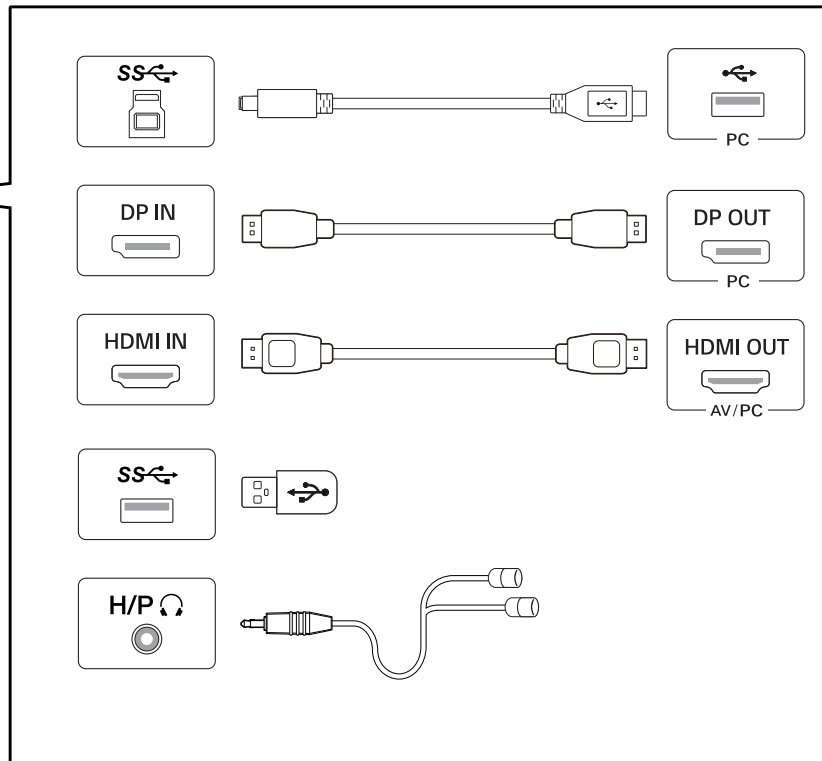

**Español** Puede descargar los manuales del sitio web de LGE.

4

5

6

**English**

- Using a DVI to HDMI / DP (DisplayPort) to HDMI cable may cause compatibility issues.
- The USB port on the product functions as a USB hub.
- Make sure to use the supplied cable. Otherwise, this may cause the device to malfunction.