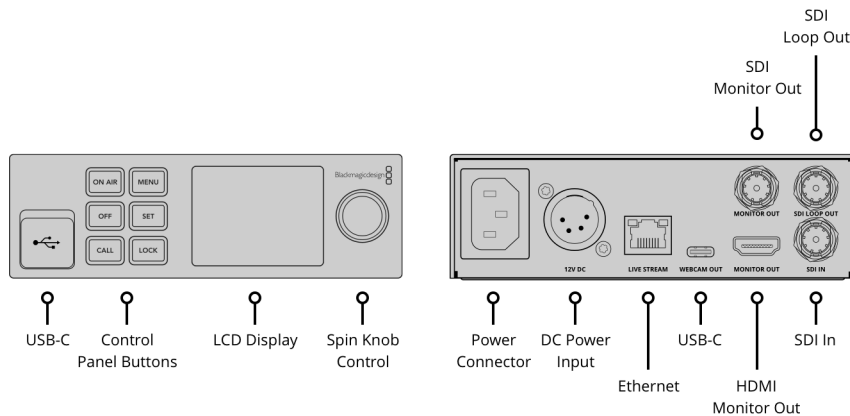

Blackmagic Web Presenter HD

Blackmagic Web Presenter is a complete streaming solution that includes a professional hardware streaming engine for direct streaming via Ethernet to YouTube, Facebook, Twitter and more! Plus you can stream to the internet using Ethernet or connect a 5G or 4G phone to use mobile data! The built in USB connections also work like a webcam, so you can connect a computer and use any video software. You even get a monitoring output with video, audio meters, trend graphs and more!

$495

Connections

SDI Video Inputs

1

SDI Rates

1.5G, 3G, 6G, 12G

Webcam Output

1 x Type USB-C

SDI Video Outputs

1 x loop out, 1 x monitor out.

HDMI Video Outputs

1 x monitor out

Ethernet

Ethernet supports 10/100/1000 BaseT for live streaming, software control and software updates.