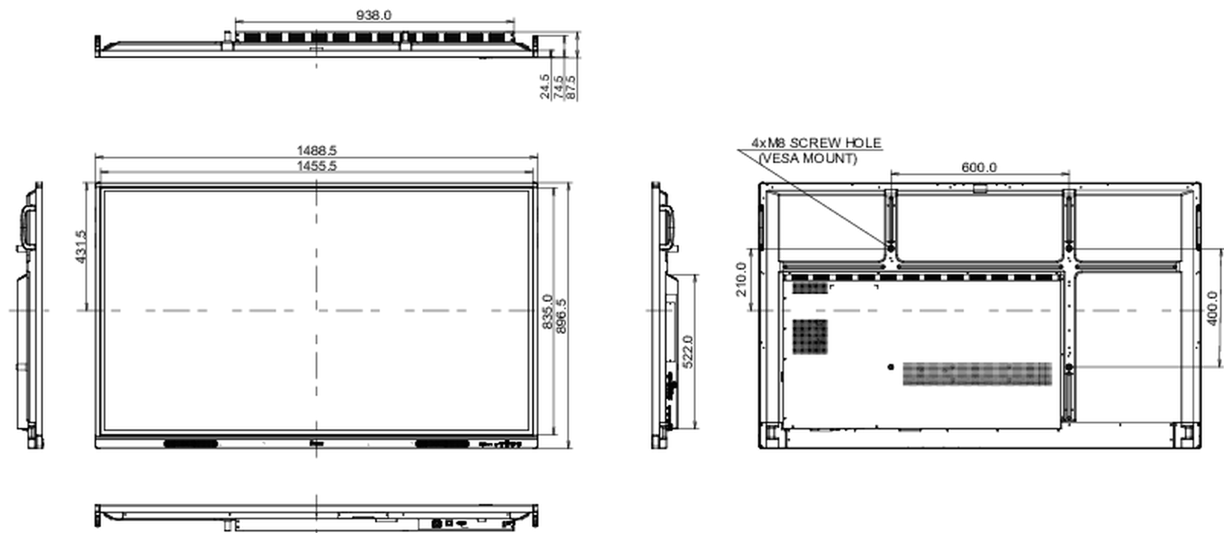

Power supply

AC 100 - 240V, 50/60Hz

Power usage

138W typical, 0.5W stand by, 0.3W off mode

09 SUSTAINABILITY

Regulations

CB, CE, TÜV-Bauart, EAC, RoHS support, ErP, WEEE, REACH (RoHS)

REACH SVHC

above 0.1%: Lead

10 DIMENSIONS / WEIGHT

Product dimensions W x H x D

1488.5 x 896.5 x 87.5mm

Box dimensions W x H x D

1628 x 1005 x 208mm

Weight (without box)

35kg

Weight (with box)

44.7kg

EAN code

4948570123698

All trademarks and registered trademarks acknowledged. E & O E. Specification subject to change without notice. All LCD's comply with ISO-9241-307:2008 in connection with pixel defects.

© IIYAMA CORPORATION. ALL RIGHTS RESERVED