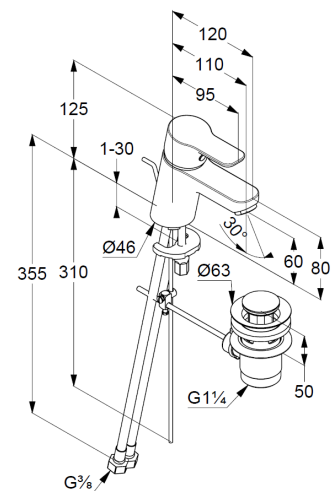

basin mixer
single lever mixer
1-hole mounted
solid handle, metal
aerator M24 PCA
ceramic cartridge with hot water safety device
flow rate at 3 bar 5 l/min.
flexible hoses G $\frac{3}{8}$ DVGW approved
rapid installation set
pop up waste G1 $\frac{1}{4}$ plastic

Produktabbildung/ Product picture

Maßzeichnung/ Dimensional drawing

Durchfluss/ Flow rate