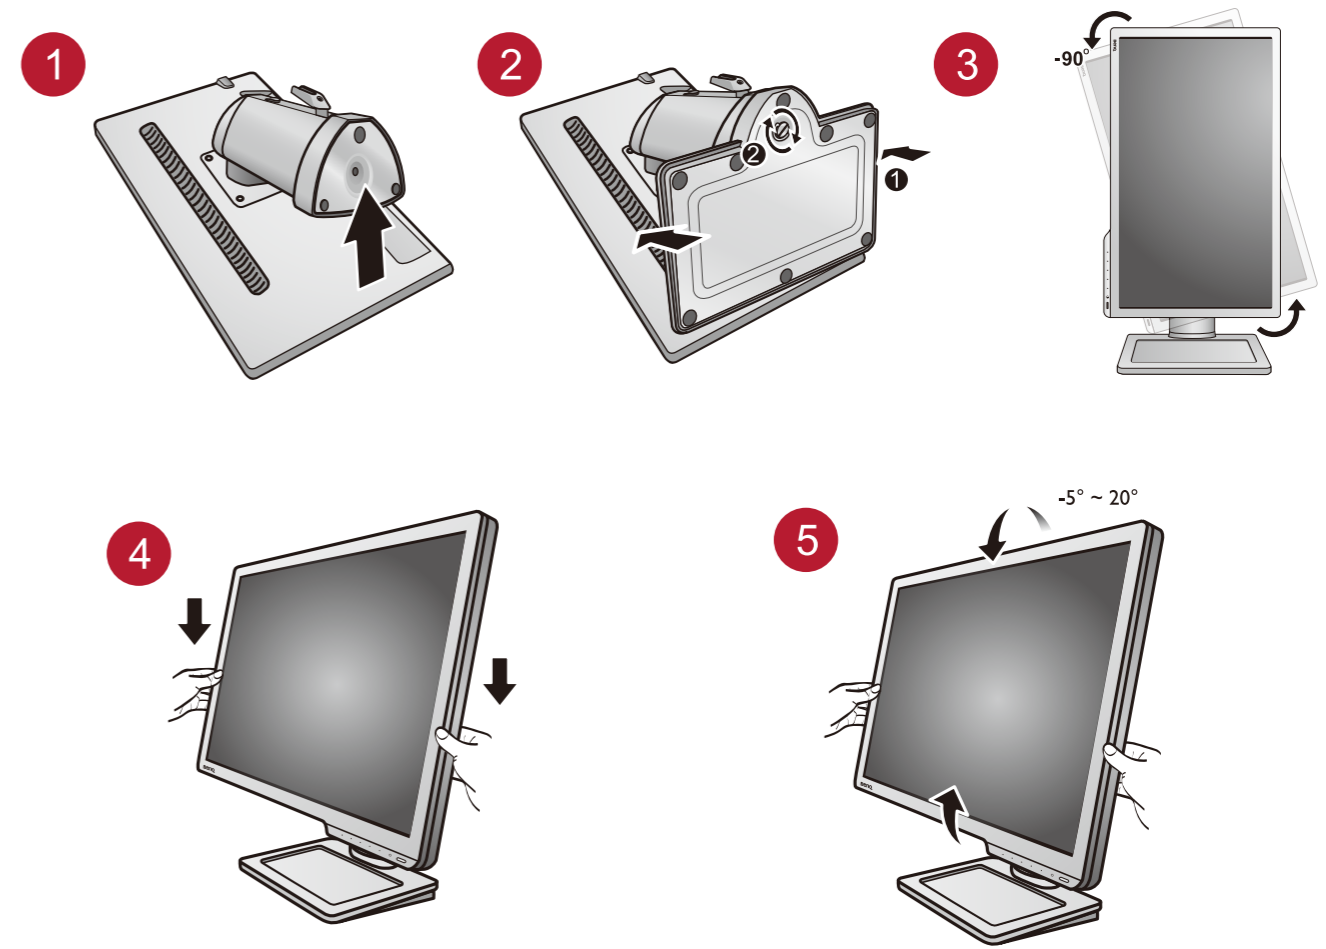

BenQ

XL MONITOR FOR e-SPORTS

XL Series
Quick Start Guide

DN: Z-XL11-Q-V2

© 2017 BenQ Corporation. All rights reserved. Rights of modification reserved.

DVI
(XL2411 only)

DP
(XL2411P only)

6 Video