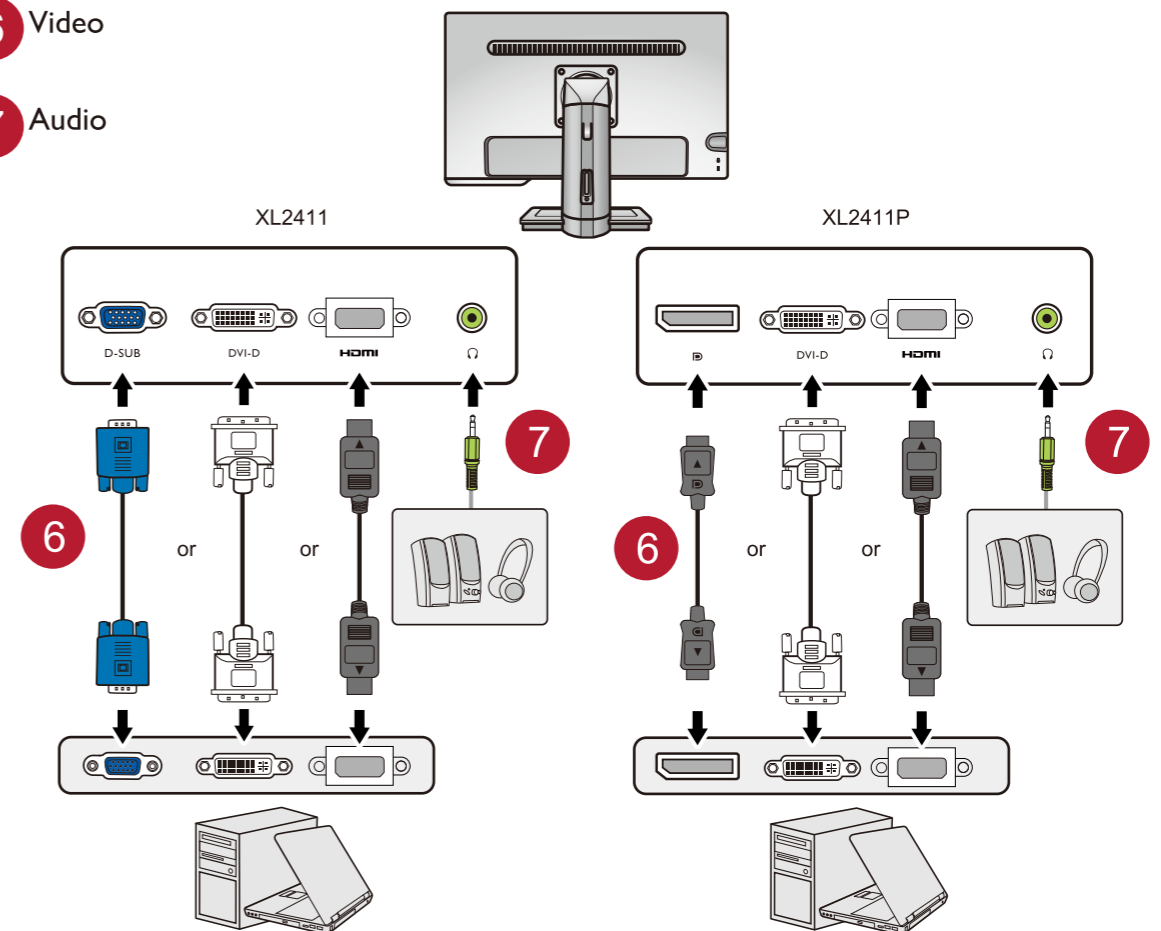

6 Video

7 Audio