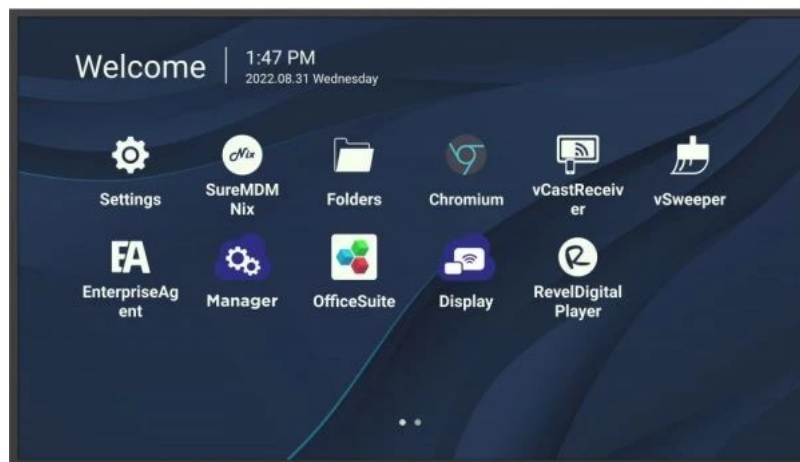

ViewSonic®

COMMERCIAL DISPLAY

CDE6530

Key Features

- Wireless presentation for upgraded efficiency
- Single cable via USB-C with 65W power delivery
- 24/7 Sustainable video playback for continuous communication
- Remote device management with myViewBoard Manager
- ProAV compatibility with Crestron, Extron, and AMX

Product Description

With stunning 4K Ultra HD resolution, high brightness, and landscape and portrait modes, the CDE30 Series offers continuous and sustainable 24/7 display for both corporate and campus communication. Purpose-engineered for ease of use, the display is equipped with a Quad Core SoC to run multiple operations seamlessly, and its USB-C one-cable solution sorts for effortless connection with external devices. Designed for easy-to-operate continuous multimedia playback, the CDE30 Series offers cable-free screen casting and screen sharing through myViewBoard Display and ViewBoard Cast, which also supports Airplay and Chromecast. Remote management via the intuitive myViewBoard Manager makes changing content, broadcasting, and software updates a breeze. Available in 6 sizes ranging from 43" to 98", complete with daisy-chain compatibility, the CDE30 Series meets and exceeds the communication needs of any campus or corporate spaces.

1. Speaker
2. OPS Slot

8. HDMI 2
9. HDMI OUT

15. Power Switch
16. LAN

- 4. RS-232
- 5. USB 3.0
- 6. USB-C
- 7. HDMI 1(ARC)

- 11. Control Panel
- 12. WiFi Slot
- 13. VESA® Wall Mount (600x400mm)
- 14. AC IN