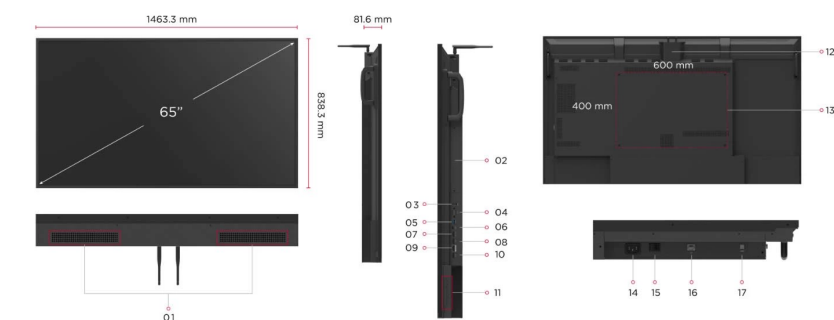

1. Speaker
2. OPS Slot

8. HDMI 2
9. HDMI OUT

15. Power Switch
16. LAN

- 4. RS-232
- 5. USB 3.0
- 6. USB-C
- 7. HDMI 1(ARC)

- 11. Control Panel
- 12. WiFi Slot
- 13. VESA® Wall Mount (600x400mm)
- 14. AC IN

Visit Us www.viewsonic.com

DISPLAY

Panel Size:	65"
Type/ Tech:	TFT LCD Module. ADS type, DLED backlight
Display Area (mm):	1428.48 (H) ×803.52 (V) (64.5" diagonal)
Native Resolution:	3840 x 2160
Aspect Ratio:	16:9
Colors:	1.07G (8bits + FRC-)
Brightness:	500 nits (typ.)
Contrast Ratio:	1200:1 (typ.), 5000:1 (DCR enabled)
Response Time:	8ms
Viewing Angles:	H = 178, V = 178 typ.
Backlight Life:	50,000 hours
Surface Treatment:	Anti-Glaire, 3H hardness, Haze 25%
Bezel:	14.7/14.7/14.7/14.7 mm (L/R/T/B)
Orientation:	Landscape & Portrait
Support 24/7 (Operating Hours):	Yes

POWER

Voltage:	100-240 VAC +/- 10%
Consumption:	88 W (typ.) < 0.5W (off)

ERGONOMICS

Wall Mount (VESA®):	600 x 400 (M8 x 25 mm)
---------------------	---------------------------

OPERATING CONDITIONS

Temperature (° C):	0 to 40°C
Humidity:	10%-90% RH

OPERATING HOURS

7/24

DIMENSIONS (W X H X D)

Physical (inch / mm):	57.61 x 33.0 x 3.21in/ 1463.3 x 838.3 x 81.6mm
Packaging (inch / mm):	63.78 x 37.09 x 8.19 in./1620 x 942 x 208 mm

WEIGHT

Net (lb / kg):	56.0 lbs/25.4 kg
Gross (lb / kg):	73.3 lbs/33.25 kg