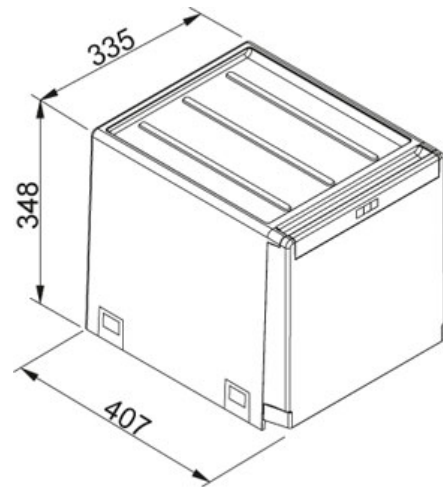

134.0039.330

FAMILY : **Waste Management** | SERIE : **Cube** | MODEL : **Cube 40** | FINISH : **Other** | INSTALLATION TYPE : **Built in hood**

TECHNICAL DATA

Cabinet Size	FROM-400-MM mm
Length Overall	335.00 mm
Width Overall	407.00 mm
Depth Overall	348.00 mm
Bin Configuration	2-X-14L
Closing system	MANUAL

FEATURES

 Sorter2

134.0039.330

FAMILY : **Waste Management** | SERIE : **Cube** | MODEL : **Cube 40** | FINISH : **Other** | INSTALLATION TYPE : **Built in hood**

SUGGESTED PRODUCTS

134.0039.329

134.0039.331