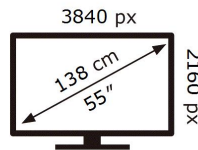

**ENERGY**

SAMSUNG

BE55A-H

**101** kWh/1000h

ABCDEF **G**

**130** kWh/1000h

2019/2013