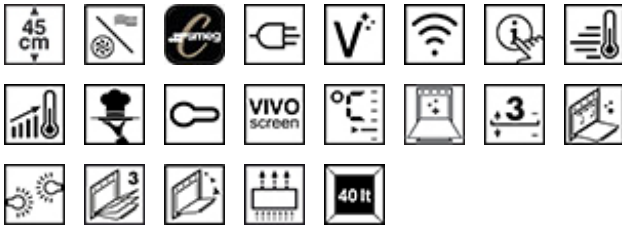

### TYPE

Product Family: Oven • Category: 45 cm • Cooking Method: Combi Microwave • SmegConnect: Yes • Power supply: Electric • EAN code: 8017709275952 • Cleaning system: Vapor Clean