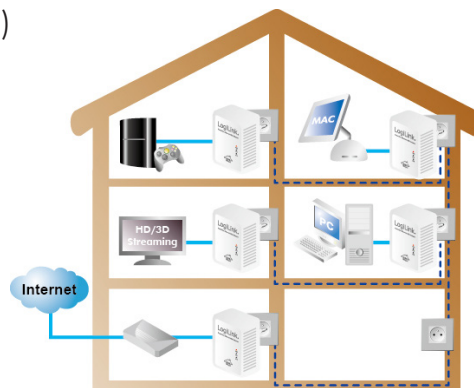

* The specifications and pictures are subject to change without notice.
*All trade names referenced are the registered network of their respective owners.

Made in China