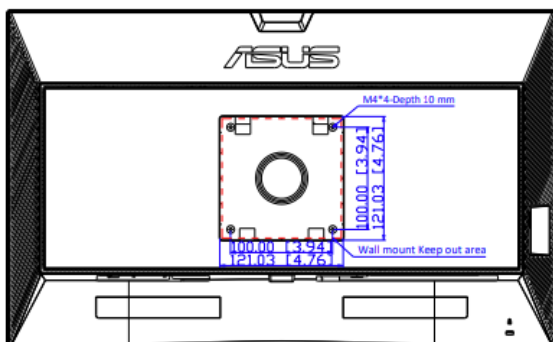

Outline Dimension

*Unit: mm(inch)