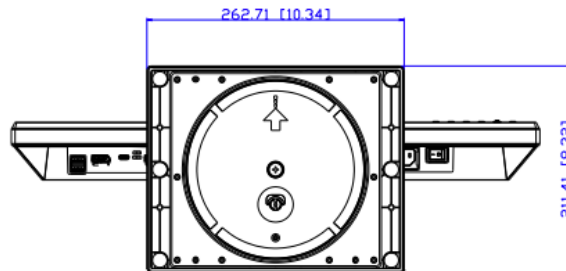

Outline Dimension

*Unit: mm(inch)