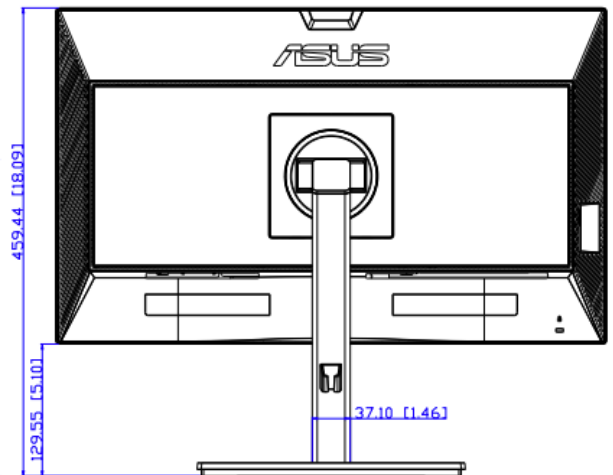

Outline Dimension

*Unit: mm(inch)