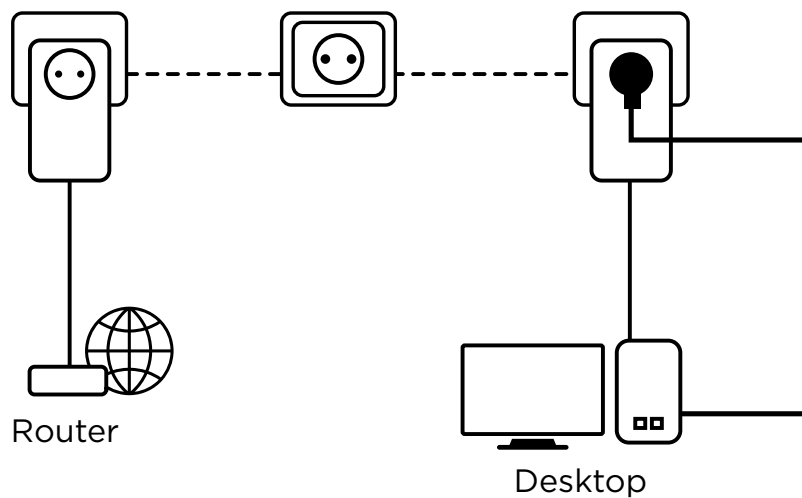

Powerline 1200 Kit

Hardware

Standards:	HomePlug™ AV2, HomePlug™ AV, IEEE 802.3, IEEE 802.3u
MIMO:	2x2
Interface:	10/100/1000M Ethernet, Extra Power Socket 250 V AC 16 A max.
Button:	Connect & Secure, Reset
LEDs:	Power, Powerline, Ethernet
Power:	100 - 240 V, 50/60 Hz
Security:	128 bit AES
Range:	up to 300 meters over electric circuit
Frequency:	2 MHz ~ 68 MHz
Size (WxDxH):	60 x 74 x 119 mm
Weight in kg:	0,19

Other specifications

Certification:	CE
Package Contents:	2x Powerline 1200 Adapters 2x Ethernet Cables Quick Installation Guide, Warranty Card
System Requirements:	Ethernet (RJ45) connector
Environment:	Operating Temperature: 0°C ~ 40°C Storage Temperature: -20°C ~ 70°C Operating Humidity: 10%~90% non-condensing Storage Humidity: 5%~95% non-condensing

EAN KIT CPL 1200: 8717185449754
EAN Powerline 1200 KIT: 8717185449761