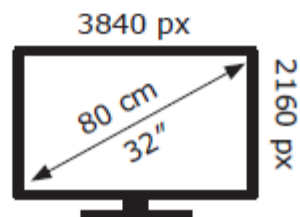

LG Electronics

32UK550

**38** kWh/1000h

ABCDEF**G**

**49** kWh/1000h

2019/2013