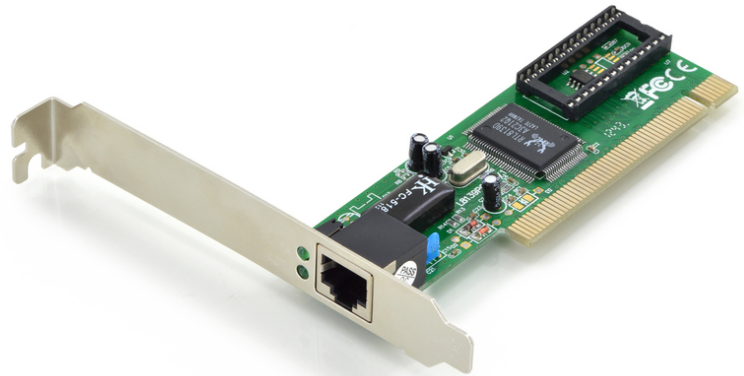

DIGITUS Fast Ethernet PCI network card

DN-1001J
EAN 4016032228677

Fast Ethernet PCI Card 10/100MBIT, Realtek 8139D,1 RJ-45 WOL for PCI 2.2

Turns your Desktop PC into a high-bandwidth workstation or a power server running at full-duplex speed

- Realtek chipset
- IEEE 802.3 and IEEE 802.3u compatible
- Supports 20/200 Mbps full duplex

- PCI Local Bus Rev.2.1 and 2.2 compatible
- Suitable for all typical network environments
- Supports Windows 10, 8, 7, Vista and XP