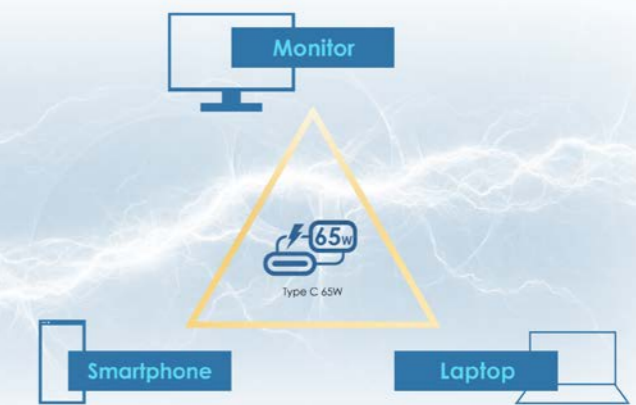

Type C 65W Power Delivery

- Reversible Connection
- Display
- Cable Management

Built-in an USB Type-C connection with 65W power delivery allows you to effortlessly connect to and charge your devices.