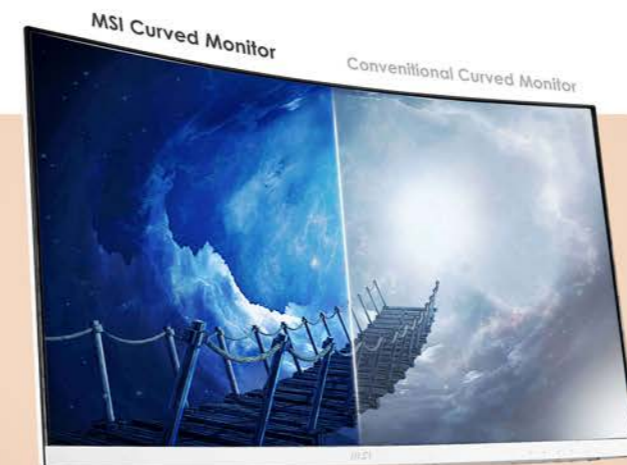

**TUV Certified –
Protect Your Eyes
With Less Blue Light
Technology**

Eye Care

TUV Certified