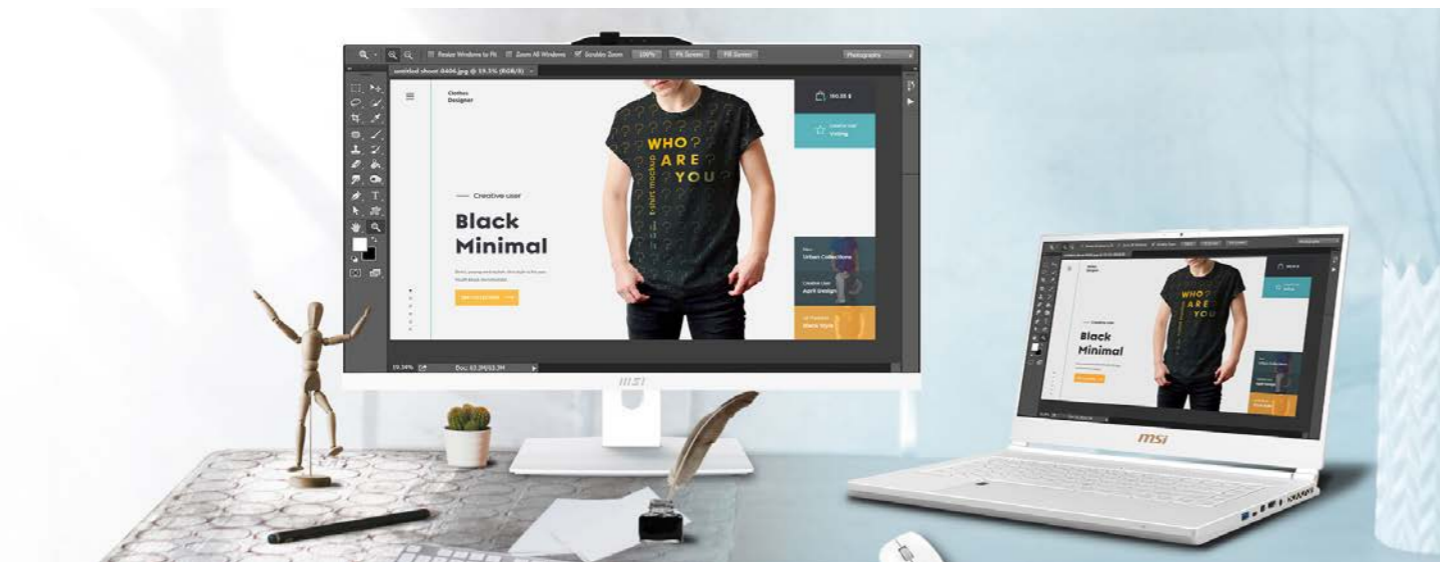

AIO Modern Series

Model	Modern AM272P 12M	Modern AM242/TP 12M
Operating System	Windows 11 Home Windows 11 Pro	Windows 11 Home Windows 11 Pro
CPU	Intel® Core™ i7-1260P Intel® Core™ i5-1240P	Intel® Core™ i7-1260P Intel® Core™ i5-1240P
Chipset	Intel® SoC	Intel® SoC
Display	27" IPS Panel	23.8" IPS Panel
Resolution	1920 x 1080 FHD	1920 x 1080 FHD
GPU	Intel® Iris® Xe Graphics (i5 above)	Intel® Iris® Xe Graphics (i5 above)
Memory	2x DDR4 2666/ 3200 MHz SO-DIMM, up to 64GB	2x DDR4 2666/ 3200 MHz SO-DIMM, up to 64GB
Storage	1x M.2 SSD (PCIe/SATA auto-switch) 1x 2.5" SSD/HDD	1x M.2 SSD (auto switch) 1x 2.5" HDD / SSD
Speaker	2x 2.5W	2x 2.5W
Wireless	Intel® Wi-Fi 6E AX211 Intel® Wi-Fi 6 AX201 Intel® AC 3168	Intel® Wi-Fi 6E AX211 Intel® Wi-Fi 6 AX201 Intel® AC 3168
I/O	Side: 2x USB 3.2 Gen 2 Type C 2x USB 3.2 Gen 2 Type A 1x Mic-in/Headphone-out combo Rear: 1x HDMI-in 1x HDMI out (2.0) 2x USB 2.0 Type A 1x RJ45 LAN 1x Kensington Lock	Side: 2x USB 3.2 Gen 2 Type C 2x USB 3.2 Gen 2 Type A 1x Mic-in/Headphone-out combo Rear: 1x HDMI in 1x HDMI out (2.0) 2x USB 2.0 Type A 1x RJ45 LAN 1x Kensington Lock
Adjustment	-4° - 20° (Tilt) ; 0 - 130mm (Height)	[AM242] -5° - 15° (Tilt) [AM242P] -4° - 20° (Tilt) ; 0 - 130mm (Height)
Web Cam	Yes (Support Windows Hello) Removable webcam cover design	Yes (Support Windows Hello) Removable webcam cover design
Wall Mount	Yes (75 x 75 mm)	Yes (75 x 75 mm)
AC Adapter	120W	120W
Dimension (WxDxH)	611.75 x 194.68 x 561.48 mm [24.08 x 7.66 x 22.11 inch]	[AM242] 554.10 x 175.09 x 406.86 mm [21.31 x 6.89 x 16.02 inch] [AM242P] 541.40 x 194.68 x 534.92 mm [21.31 x 7.66 x 21.06 inch]