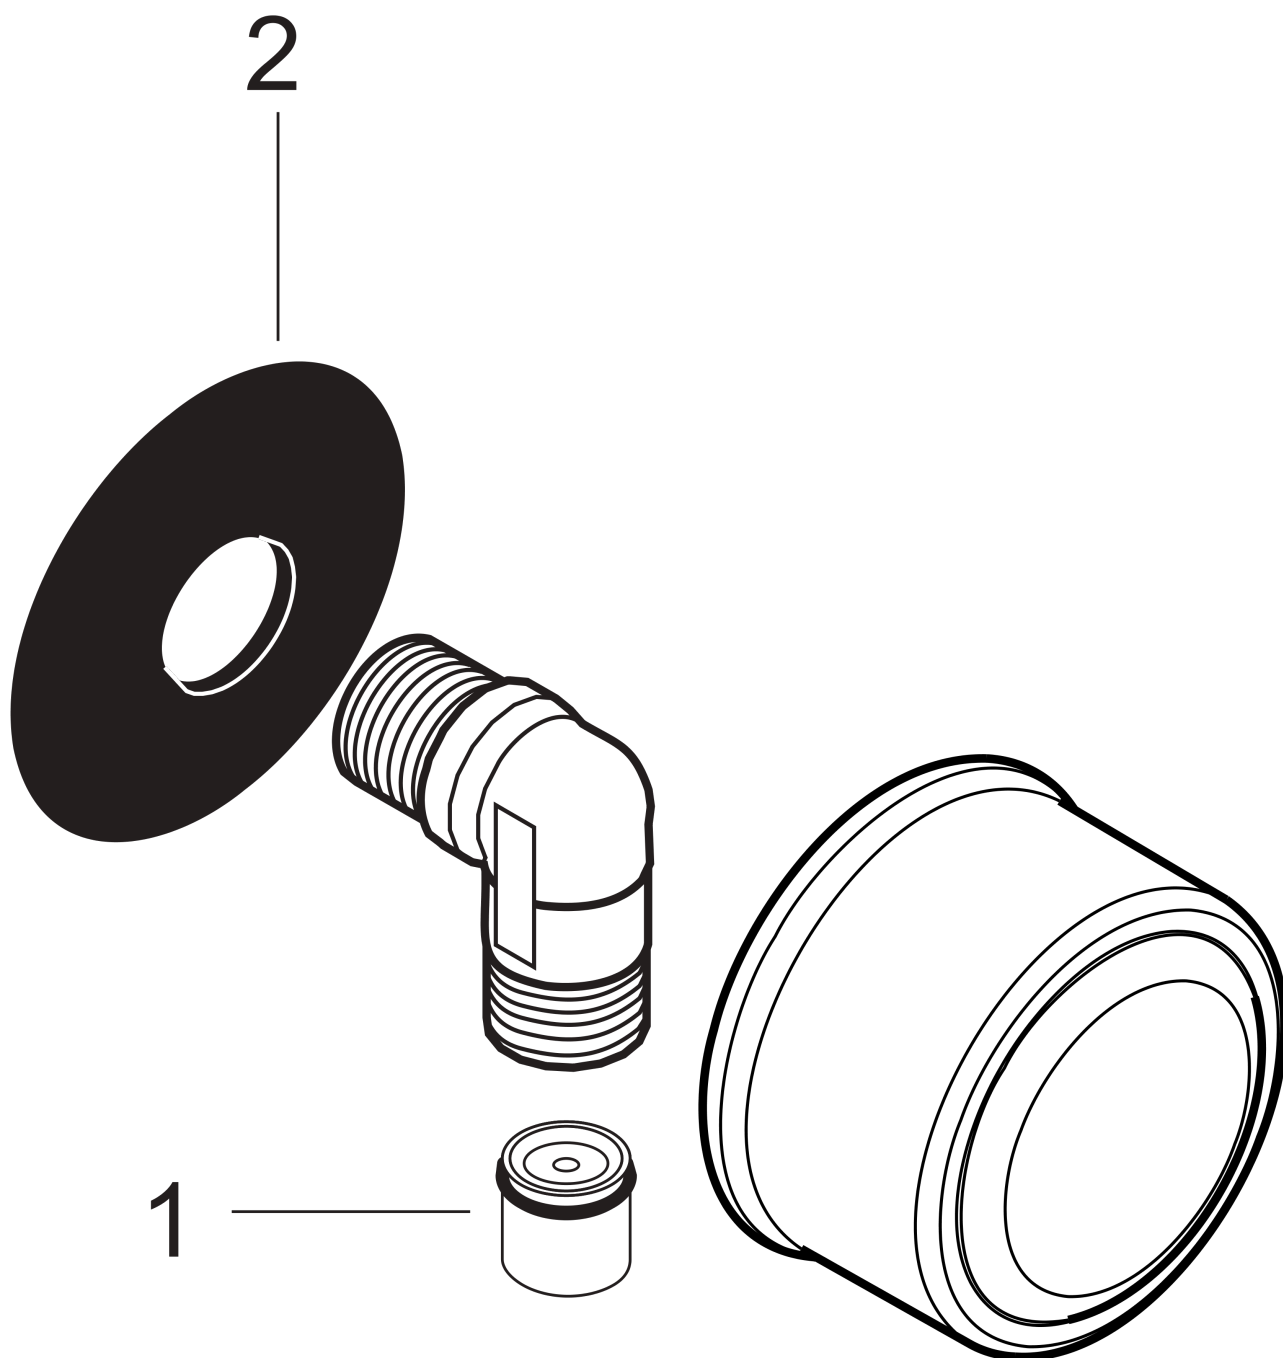

#### product features

- metal connection angle
- non-return valve
- connection thread 1/2"
- Kiwa UK 1809701

#### Scale drawing

**AXOR Montreux**  
**Wall outlet with non-return valve**  
Surfaces: **brushed gold-optic** Art. no. : **16884250**

## Exploded Drawing

Year of production: >10/16

**AXOR Montreux**  
**Wall outlet with non-return valve**  
Surfaces: **brushed gold-optic** Art. no. : **16884250**