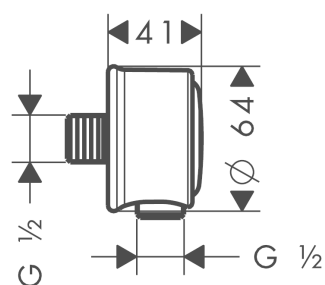

AXOR Montreux
Wall outlet with non-return valve
Surfaces: **brushed gold-optic** Art. no. : **16884250**

product features

- metal connection angle
- non-return valve
- connection thread 1/2"
- Kiwa UK 1809701

Article Details

Price excl. VAT £ 55.39

Certificates

kiwa

Product image

Scale drawing