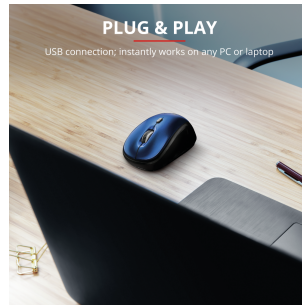

PRODUCT PICTORIAL 1