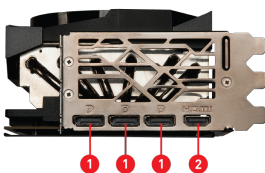

## SPECIFICATIONS

<b>Model Name</b>	GeForce RTX® 4090 GAMING X TRIO 24G
<b>Graphics Processing Unit</b>	NVIDIA® GeForce RTX® 4090
<b>Interface</b>	PCI Express® Gen 4
<b>Core Clocks</b>	Extreme Performance: 2610 MHz (MSI Center) Boost: 2595 MHz (GAMING & SILENT Mode)
<b>CUDA® CORES</b>	16384 Units
<b>Memory Speed</b>	21 Gbps
<b>Memory</b>	24GB GDDR6X
<b>Memory Bus</b>	384-bit
<b>Output</b>	DisplayPort x 3 (v1.4a) HDMI™ x 1 (Supports 4K@120Hz HDR, 8K@60Hz HDR, and Variable Refresh Rate as specified in HDMI 2.1a)
<b>HDCP Support</b>	Y
<b>Power consumption</b>	450W
<b>Power connectors</b>	16-pin x 1
<b>Recommended PSU</b>	850 W
<b>Card Dimension (mm)</b>	337 x 140 x 77 mm
<b>Weight (Card / Package)</b>	2170 g / 3093 g
<b>DirectX Version Support</b>	12 Ultimate
<b>OpenGL Version Support</b>	4.6
<b>Maximum Displays</b>	4
<b>G-SYNC® technology</b>	Y
<b>Digital Maximum Resolution</b>	7680x4320

## CONNECTIONS

1. Display Port
2. HDMI

### TORX FAN 5.0

Fan blades linked by ring arcs and a fan cowl work together to stabilize and maintain high-pressure airflow.

### Copper Baseplate

Heat from the GPU and memory modules is captured by a copper baseplate and then rapidly transferred to Core Pipes.