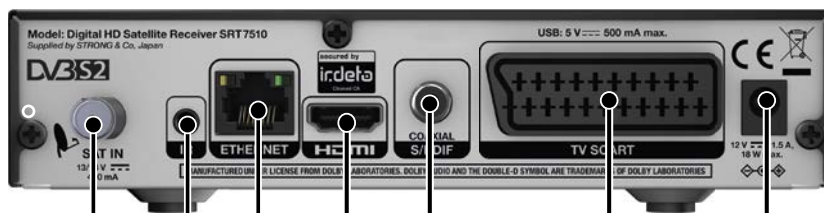

- Find channels in the channel list easily through filter function
- Parental lock function
- Teletext with selection of sub-pages via remote control⁴
- Multi-lingual subtitling and audio track support⁴
- Latest satellite and transponder data implemented
- Digital sound through coaxial output (S/PDIF)
- Recall list for up to 30 channels
- Auto DiSEqC function for a quick and easy installation of the most popular satellites⁵
- DiSEqC 1.0, 1.1, 1.2 and Goto-X supported
- Standby and channel switching via front buttons
- Power saving: automatic standby after a definable time and configurable deep sleep setting
- **Connectors:** SAT IN, IR, S/PDIF coaxial, HDMI, TV SCART, USB port (front), power supply
- **Accessories:** Remote control, 2x AAA batteries, power adapter (12 V/1,5 A)

1. Subject to your local reception conditions
2. Dolby Digital Plus, Dolby Digital and the double-D symbol are registered trademarks of Dolby Laboratories
3. STRONG cannot guarantee the playback of files although extensions are listed, as it depends on codec used, data bit rate and resolution (all MPEG codec formats are supported).
4. Availability depending on broadcast/Teletext via TV remote is only available via SCART
5. This function helps you finding satellites for your existing satellite system. The pre-configured satellites are: Astra 19.2E, Astra 23.5E, Astra 28.2E, HotBird 13.0E and Eutelsat 9.0E

1. Satellite antenna
2. IR extender

3. Ethernet
4. TV (HDMI)

5. Digital audio amplifier
6. TV (SCART)

7. Power adapter

Demodulator

Demodulation: QPSK, 8PSK (Embedded in main-chipset)
Input symbol rate: 1 ~ 45 Mbaud for DVB-S2
Inner code rate 1/2, 2/3, 3/4, 5/6, 7/8
QPSK: 1/2, 3/5, 2/3, 3/4, 4/5, 5/6, 8/9, 9/10
8PSK: 3/5, 2/3, 3/4, 5/6, 8/9, 9/10

Video Decoder

Profile level: MPEG-4 H.264/AVC
Aspect ratio: 4:3 and 16:9, Pan & Scan, Letterbox, Full screen combined
Frame rate: PAL and NTSC
Video output: Scart: 576i, RGB, CVBS with CGMS-A
HDMI: 576i, 576p, 720p, 1080i, 1080p with HDCP

Audio Decoder

Audio decoding: MPEG Layer 1 & 2, Dolby Downmix
Audio mode: Mono L/R, Stereo
Audio support: Dolby Digital Plus*
Transcoding for HDMI and S/PDIF: Dolby Digital Plus to Dolby Digital

Tuner

Connector: Type1 F Type, IEC169-24, Female
Input frequency range: 950 - 2150 MHz
RF impedance: 75 Ohm unbalanced
Signal level: -65 dBm ~ -25 dBm
LNB power: 13/18 V DC (+/- 1 V), 400 mA, overload protected
DiSEqC version: 1.0, 1.1, 1.2, GOTO X and SatCR supported

Connectors

SAT IN
Ethernet
HDMI
TV SCART
Digital audio S/PDIF coaxial
IR
USB port 2.0, type A 5 V/500 mA (max.)
DC main power (12 V/1.5 A)

General Data

Power supply: 100 - 240 V AC, 50/60 Hz
Input voltage: 12 V DC, 1.5 A
Power consumption: max. 18 W
Power consumption in standby: max. 0.5 W
Operating temperature: 0° C to +40° C
Storage temperature: -10° C to +70° C
Operating humidity range: 10 %-95 % RH, non-condensing
Size (W x D x H) in mm: 168 x 91 x 36
Weight in kg: 0.29

*Dolby Digital Plus, Dolby Digital and the double-D symbol are registered trademarks of Dolby Laboratories

HOTLINE

AT 0820 400 150
support_at@strong.tv