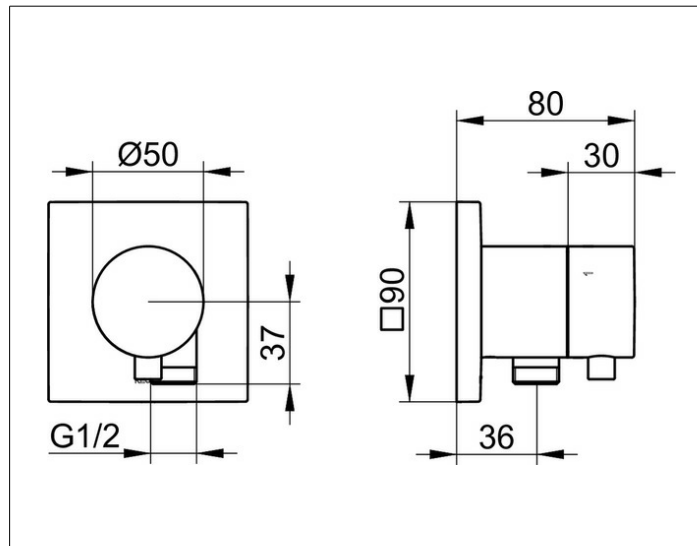

**IXMO**

**59549011102 3-way stop and diverter valve with wall outlet for shower hose DN 15**

**PRODUCT**

**DRAWING**

**PRODUCT ATTRIBUTES**

Set complete with:  
 handle, casing, rosette (square) and stop and diverter valve  
 intrinsically safe against backflow,  
 suitable for rough part no. 59548 000170

**SURFACE**

chrome-plated

**DIMENSION**

IXMO Comfort, eckig