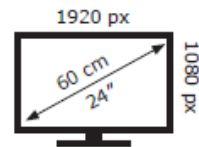

LG Electronics

24GN600

21 kWh/1000h

ABCDEF**G**

31 kWh/1000h

ET/02/16/02