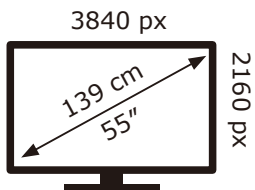

PHILIPS

55PUS8909/12

69 kWh/1000h

ABCDEF**G**
HDR
 180 kWh/1000h

2019/2013

PHILIPS

55PUS8909/12

69 kWh/1000h