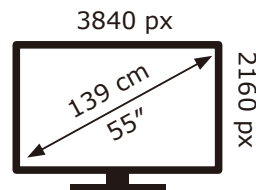

69 kWh/1000h

ABCDEF**G**
HDR
180 kWh/1000h