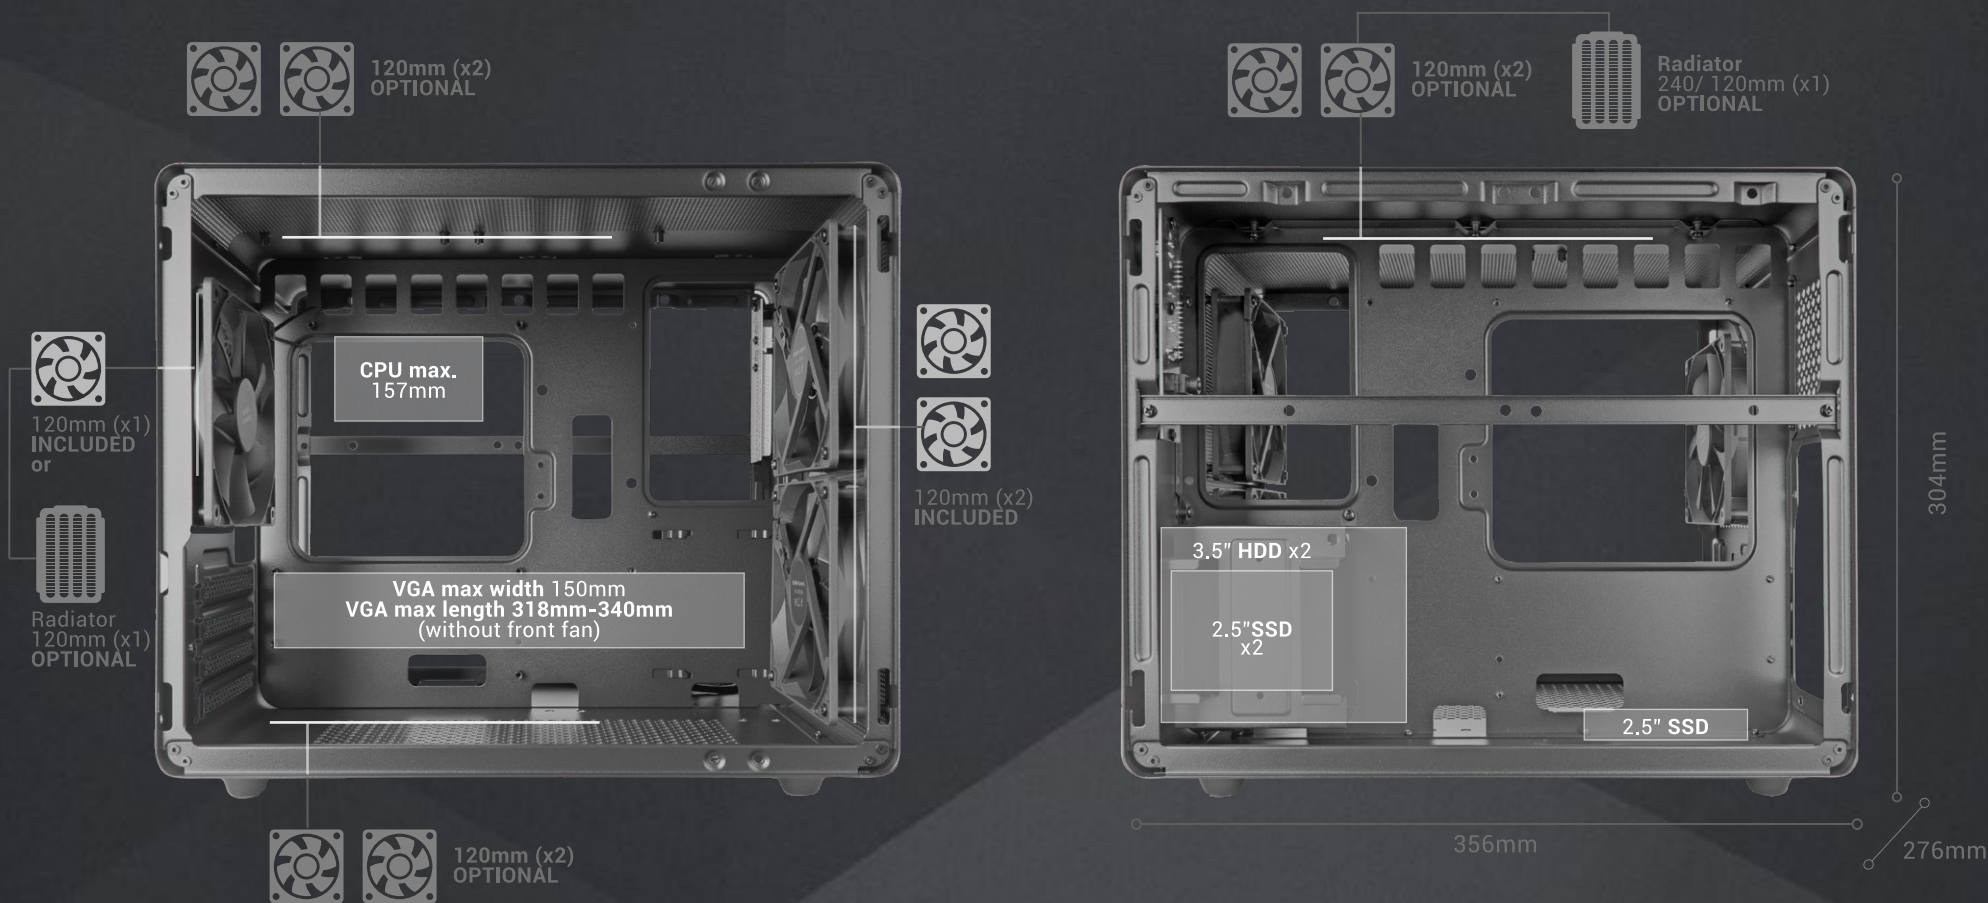

MC-MPRO

GAMING CASE

Minitower with **MicroATX** and **Mini-ITX** structure, **full tempered glass side panel** and **3x 120mm** ultra quiet fans.

Maximum cooling thanks to its **double-sided** chamber design and mesh on top, side, bottom and front panels. **Liquid cooling support up to 240mm.**

SPECIFICATIONS

Type	Minitower
Design	Full left side glass window and right side mesh panel
Motherboards	MicroATX / Mini-ITX
Fan	Capacity up to 9x 120mm (2x 120mm front + 1x 120mm rear included)
Liquid cooling	240mm, 120mm side / 120mm rear
Drive bays	2x 3.5" HDD + 3x 2.5" SSD
Expansion slots	4
VGA max length	318mm - 340mm (without front fan)
VGA max width	150mm
CPU	157mm
I/O Ports	USB3.0 x1 / USB2.0 x1 / HD Audio + Mic (mixed)
Dimensions	356x276x304mm / 3.8Kg

REFERENCE **MCMPRO**

UNITS/BOX **1**

LOGISTICS

EAN **8435693103462**

PACKAGING **340x325x405mm**