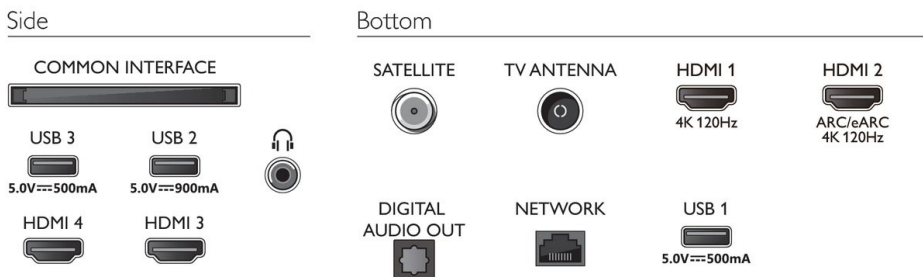

Connectivity

- Number of HDMI connections: 4
- Number of USBs: 3
- Wireless connection: Wi-Fi 802.11ac, 2x2, Dual band, Bluetooth 5.0
- HDMI features: 4K, Audio Return Channel
- HDMI ARC: Yes on HDMI2
- HDMI 2.1 features: eARC on HDMI 2, eARC/VRR/ ALLM supported, Max 48Gbps data rate
- HDCP 2.3: Yes on all HDMI
- EasyLink (HDMI-CEC): Remote control pass-through, System audio control, System standby, One touch play
- EasyLink 2.0: HDMI-CEC for Philips TV/SB, External setting via TV UI
- Other connections: Common Interface Plus (CI+), Ethernet-LAN RJ-45, Digital audio out (optical), Headphone out, Service connector, Satellite Connector

Supported HDMI video features

- Gaming: ALLM, AMD FreeSync Premium, Dolby Vision Game, HDMI VRR, HGiG, Nvidia G-Sync compatible
- HDMI 1/2: HDMI 2.1 full bandwidth 48Gbps, upto 4K 120Hz
- HDMI 3/4: HDMI 2.0
- HDR: Dolby Vision, HDR10, HDR10+, HDR10+ Adaptive, HLG, UHD A

Multimedia Applications

- Video Playback Formats: Containers: AVI, MKV, H264/MPEG-4 AVC, MPEG-1, MPEG-2, MPEG-4, VP9, HEVC (H.265), AV1
- Subtitles Formats Support: .SMI, .SRT, .SSA, .SUB, .TXT, .ASS
- Music Playback Formats: AAC, MP3, WAV, WMA (v2 up to v9.2), WMA-PRO (v9 and v10), FLAC
- Picture Playback Formats: JPEG, BMP, GIF, PNG, 360 photo, HEIF

Design

- Colors of TV: Metal bezel frame
- Stand design: Satin chrome sticks

Connections

Issue date 2023-03-02

Version: 2.0.1

12 NC: 8670 001 88207
EAN: 87 18863 03715 7

© 2023 Koninklijke Philips N.V.
All Rights reserved.

Specifications are subject to change without notice.
Trademarks are the property of Koninklijke Philips N.V.
or their respective owners.

www.philips.com

- EPG and actual visibility (up to 8 days) is country and operator dependent.
- Android App offerings vary per country. For more details please visit your local Google Play Store.
- The TV supports DVB reception for 'Free to air' broadcast. Specific DVB operators may not be supported. An up to date list can be found in the FAQ section of the Philips support website. For some operators Conditional Access and subscription are required. Contact your operator for more information.
- Philips TV Remote app and related functionalities vary per TV model, operator, and country, as well as smart device model and OS. For more details please visit: www.philips.com/TVRemoteapp.
- USB recording for digital channels only, recordings may be limited by broadcast copy protection (CI+). Country and channel restrictions may apply.
- This television contains lead only in certain parts or components where no technology alternatives exist in accordance with existing exemption clauses under the RoHS Directive.
- Memory size (Flash) : 16G, the actual available disc space may differ (dependant on e.g. (pre-)installed apps, installed operating system, etc.)
- Amazon, Alexa and all related logos are trademarks of Amazon.com, Inc. or its affiliates. Amazon Alexa is available in selected languages and countries.
- Amazon Prime is available in selected languages and countries.
- Disney+ subscription required. Subject to terms at <https://www.disneyplus.com> (c) 2020 Disney and its related entities. Disney+ is available in selected languages and countries.
- Google Assistant is available on Philips Android TVs running on Android O (8) or higher OS version. Google Assistant is available in selected languages and countries.
- Netflix subscription required. Subject to terms at <https://www.netflix.com>
- Rakuten TV is available in selected languages and countries.
- Philips OLED TV panels have been certified as flicker-free and discomfort glare free by UL.
- Google TV is the name of this device's software experience and a trademark of Google LLC.
- Google TV is the name of this device's software experience and a trademark of Google LLC. YouTube, Ok Google and other marks are trademarks of Google LLC.