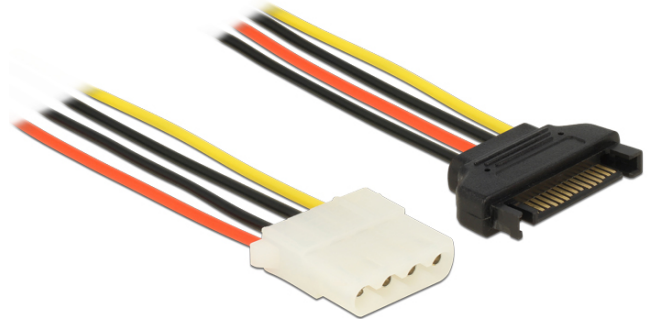

Delock Power Cable SATA 15 pin female > 4 pin female 20 cm

Description

This power cable enables you to connect a device with 4 pin power connector to a PC power supply with SATA 15 pin interface.

Specification

- Connector: 15 pin SATA female > 4 pin female
- Power connector for 4 pin
- Cable gauge: 18 AWG
- Cable length: ca. 20 cm

Package content

- SATA power cable

Item No. 60136

EAN: 4043619601363

Country of origin: China