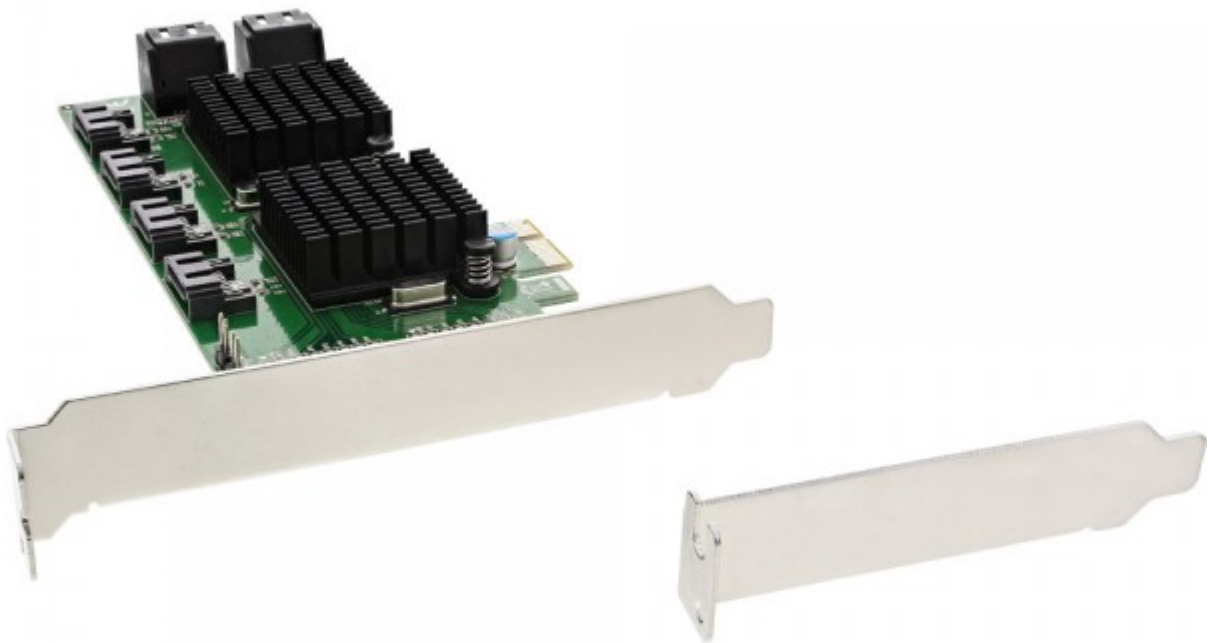

InLine® PCI-Express 2.0 SATA 6Gb/s controller, with 8x SATA

Artikel 76617G

InLine® PCI-Express 2.0 SATA 6Gb/s controller, with 8x SATA

Artikel 76617G

The PCI Express card expands your PC by four SATA ports. Two of those ports can be configured for either internal or external use. You can connect devices like e.g. hard drives, DVD-drives etc. to the card.

- 1-Lane PCI-Express 2.0 interface supports communication bandwidth up to 5.0Gbps
- Up to 8 SATA devices with point-to-point connectivity
- Compliant with Serial ATA Specification 3.0 and communication speed of 6.0Gbps, 3.0Gbps and 1.5Gbps
- Bootable
- Support Native Command Queuing (NCQ)
- FIS based Port Multiplier (Windows OS only)
- Supports SATA port Hot-Plug
- System requirements: PC with one available 1-Lane PCI-Express 2.0 slot, Windows 8.1 / 8 / 7 / Vista / XP / Server 2003-2008 32/64-bit / Server 2008 R2 / Linux / MAC OS
- Package Contents: PCI-Express SATA 6G host controller card, Low Profile bracket, Driver CD, Users Manual, LED Cable