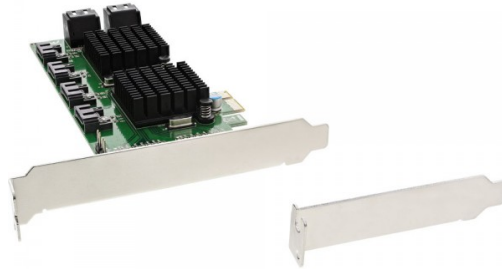

InLine® PCI-Express 2.0 SATA 6Gb/s controller, with 8x SATA

Artikel 76617G

InLine® PCI-Express 2.0 SATA 6Gb/s controller, with 8x SATA

Artikel 76617G

The PCI Express card expands your PC by four SATA ports. Two of those ports can be configured for either internal or external use. You can connect devices like e.g. hard drives, DVD-drives etc. to the card.

- 1-Lane PCI-Express 2.0 interface supports communication bandwidth up to 5.0Gbps
- Up to 8 SATA devices with point-to-point connectivity
- Compliant with Serial ATA Specification 3.0 and communication speed of 6.0Gbps, 3.0Gbps and 1.5Gbps
- Bootable
- Support Native Command Queuing (NCQ)
- FIS based Port Multiplier (Windows OS only)
- Supports SATA port Hot-Plug
- System requirements: PC with one available 1-Lane PCI-Express 2.0 slot, Windows 8.1 / 8 / 7 / Vista / XP / Server 2003-2008 32/64-bit / Server 2008 R2 / Linux / MAC OS
- Package Contents: PCI-Express SATA 6G host controller card, Low Profile bracket, Driver CD, Users Manual, LED Cable