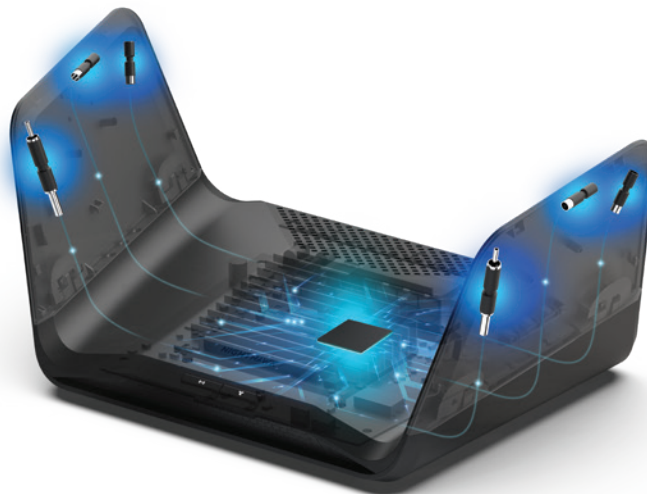

Award-winning Industrial Design

This next-generation Nighthawk RAXE300 Tri-Band WiFi 6E Router router design conceals six (6) high-performance antennas under the 'wings'. The antennas are optimally positioned for best WiFi performance and extend strong and reliable WiFi coverage indoors and outdoors.^{§§}