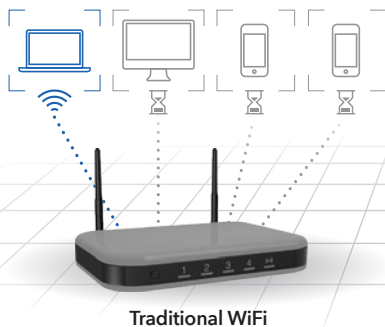

Security

Maintain high security across your network to ensure your privacy & family is safe while online. Whether it's preventing phishing & spyware or just limiting access for kids & guests, NETGEAR has you covered.

NETGEAR ARMOR™—Comprehensive protection against hackers and viruses for your home network and your connected devices^{††}

NETGEAR SMART PARENTAL CONTROLS™—Easily manage your kids' time online across their connected devices™

VPN SUPPORT—On PC, MAC, & now also with OpenVPN Connect app on iOS & Android, securely access your home network & Internet connection from your mobile device remotely

GUEST NETWORK—Separate and secure network for your guests

AUTOMATIC FIRMWARE UPDATE—Delivers latest security patches to the router

LATEST SECURITY STANDARD—Supports WPA3 the latest and cutting-edge WiFi security protocol

4x4 Multi-user MIMO

Using multi-user MIMO[‡] technology, routers can stream data to multiple devices simultaneously. That means faster downloads and smoother streaming for your devices with 4 streams.

Enjoy simultaneous streaming with MU-MIMO

Data sent to one device at a time