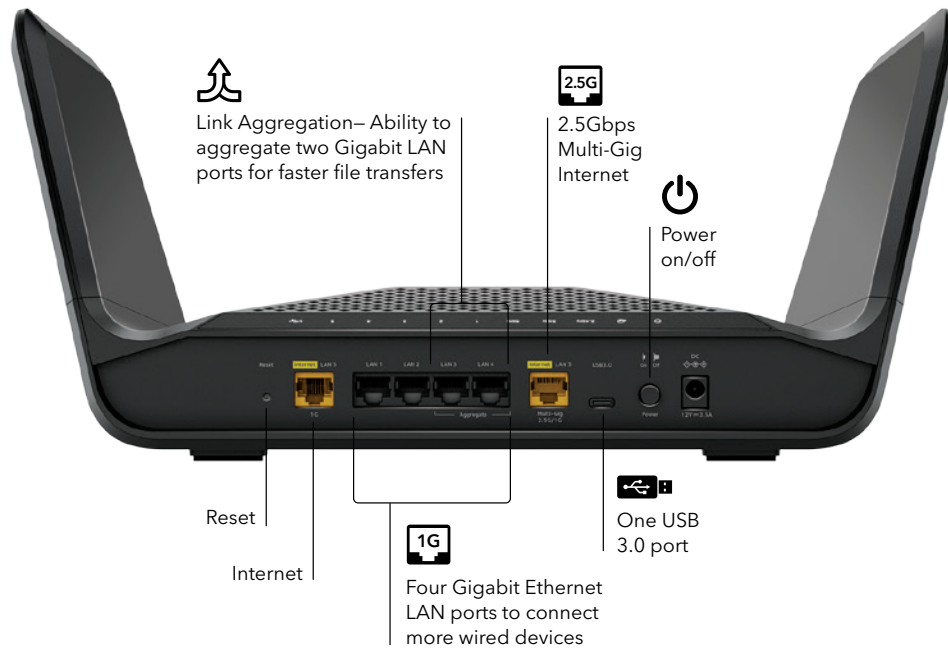

Connection Diagram