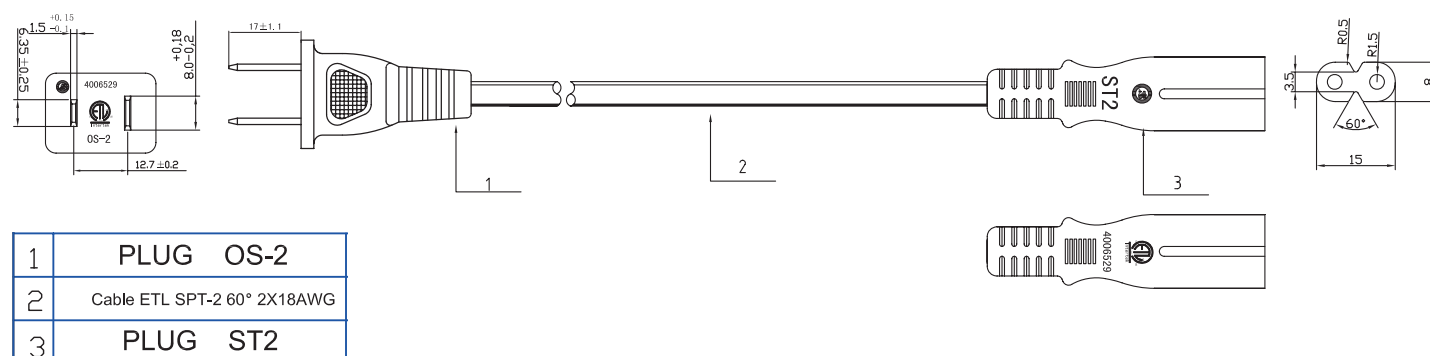

INLINE® POWER CABLE

male USA / Euro 8 female

Euro 8 power cable for connecting TV sets, notebook power supply units (2-pin) and consoles to the mains supply

- Also suitable for radios, radio recorders, cassette recorders, laptops, flat screens, televisions, CD players, DVD players, Blu-ray players and much more
- Also suitable for PlayStation PS2/PS3 Slim/PS4 and XBOX One S
- 2-core power cable
- With permanently connected, moulded plugs
- Max. 7A/125V

 These items are also available in practical bulk EcoPacks: the environmentally friendly advantage pack without individual packaging.

Item No.	Length	EAN
16650Y	0.50 m	4043718265138
16651Y	1 m	4043718265145
16654U	1.80 m	4043718032631
16653Y	3 m	4043718265152

Technical Data	
Article height:	1.8 cm
Article width:	2.6 cm
Brand:	InLine®
Certification:	No
Colour:	Black
Diameter:	2X0.824 mm ²
Harmonization:	C[ETL]US 4006529 Type SPT-2 [18AWG] 60°C VW-1 300V FT1
Side A:	NEMA 1-15 plug
Side B:	IEC-C7 (Euro 8)
Signal:	Power
Type of packaging:	InLine® bag 20103A
UL:	No