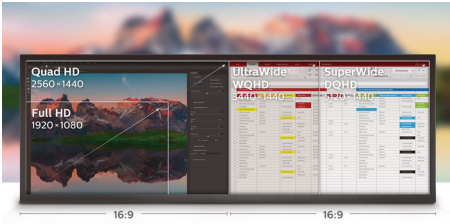

reddot award 2018
winner

PHILIPS

32:9 SuperWide curved LCD display
P Line 49 (48.8" / 124 cm diag.), Dual Quad HD (5120 x 1440)

499P9H/00

Highlights

32:9 SuperWide

32:9 SuperWide 49" screen, with 5120 x 1440 resolution, is designed to replace multiscreen setups for massive wide view. It's like having two 27" 16:9 Quad HD displays side-by-side. SuperWide monitors offer screen area of dual monitors without the complicated setup.

Specifications

Picture/Display

- LCD panel type: VA LCD
- Backlight type: W-LED system
- Panel Size: 48.8 inch / 124 cm
- Display Screen Coating: Anti-Glare, 2H, Haze 25%
- Effective viewing area: 1193.5 (H) x 335.7 (V) mm at a 1800R curvature*
- Aspect ratio: 32:9
- Optimum resolution: 5120 x 1440 @ 60Hz
- Pixel Density: 109 PPI
- Response time (typical): 5 ms (Gray to Gray)*
- Brightness: 450 cd/m²
- Contrast ratio (typical): 3000:1
- SmartContrast: 80,000,000:1
- Pixel pitch: 0.233 x 0.233 mm
- Viewing angle: 178° (H) / 178° (V), @ C/R > 10
- Flicker-free
- Picture enhancement: SmartImage
- Display colors: 16.7 M
- Color gamut (typical): NTSC 103%*, sRGB 121%*, Adobe RGB 91%*
- HDR: DisplayHDR 400 certified (DP / HDMI)
- Scanning Frequency: 30 - 230 kHz (H) / 48 - 70 Hz (V); Adaptive sync (for HDMI/DP)
- SmartUniformity: 97 ~ 102%
- Delta E: < 2
- sRGB
- LowBlue Mode
- EasyRead
- Adaptive sync