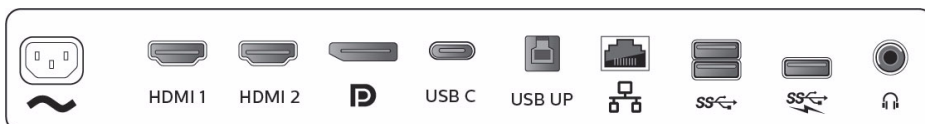

Cabinet

- Front bezel: Black
- Rear cover: Black
- Foot: Black
- Finish: Texture

What's in the box?

- Monitor with stand
- Cables: HDMI cable, DP cable, USB-A to B cable, USB-C to C cable, USB-C to A cable, Power cable
- User Documentation