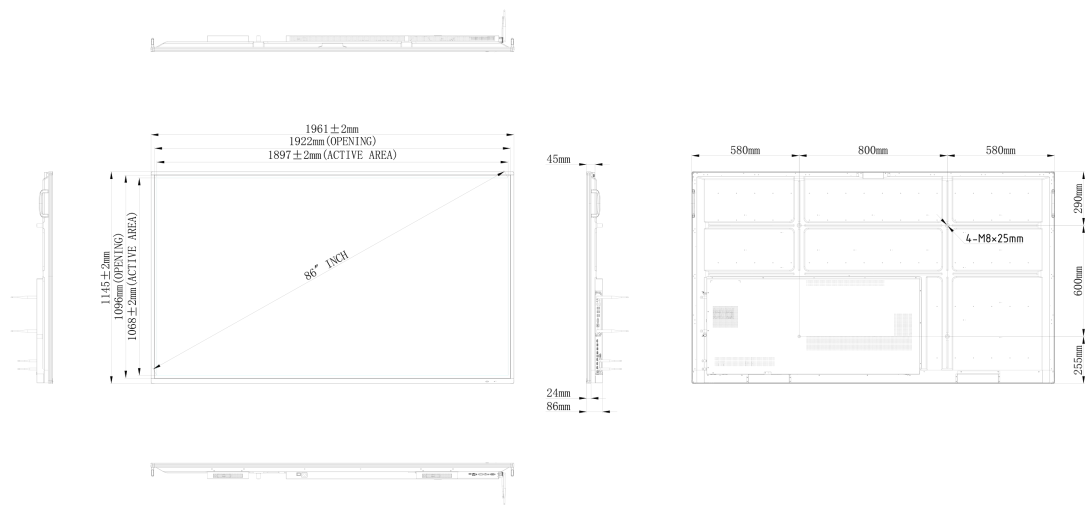

*\*Not suited for OPS Slot PC's.*

**01** resolution video, and almost any other type of content from an USB drive, online or internal memory.

Design	Thin bezel
Diagonal	85.6", 217.4cm
Panel	IPS Direct LED, AG coated glass
Native resolution	3840 x 2160 (8.3 megapixel 4K UHD)
Aspect ratio	16:9
Brightness	350 cd/m <sup>2</sup> typical
Static contrast	1200:1 typical
Dynamic contrast	4000:1
Response time	8ms
Viewing zone	horizontal/vertical: 178°/178°, right/left: 89°/89°, up/down: 89°/89°
Colour support	1.07B 10bit
Horizontal Sync	30 - 80KHz
Vertical Sync	55 - 75Hz
Viewable area W x H	1895.04 x 1065.96mm
Bezel colour and finish	black, matte

## 10 DIMENSIONS / WEIGHT

EAN code	4948570117031
----------	---------------

All trademarks and registered trademarks acknowledged. E & O E. Specification subject to change without notice. All LCD's comply with ISO-9241-307:2008 in connection with pixel defects.