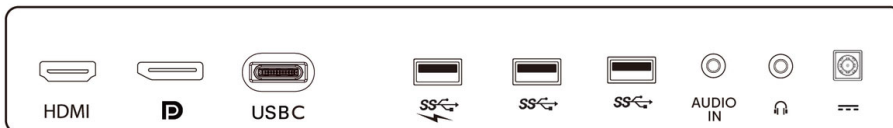

Cabinet

- Colour: Black
- Foot: Black / Silver
- Finish: Texture

What's in the box?

- Monitor with stand
- Cables: USB-C to USB-C cable, USB-C to USB-A cable, HDMI cable, DP cable, Audio cable, Power cable
- User Documentation