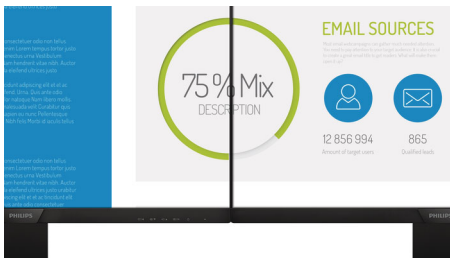

Ultra-narrow Border

The new Philips displays feature ultra-narrow borders which allow for minimal distractions and maximum viewing size. Especially suited for multi-display or tiling setups like gaming, graphic design and professional applications, the ultra-narrow border display gives you the feeling of using one large display.