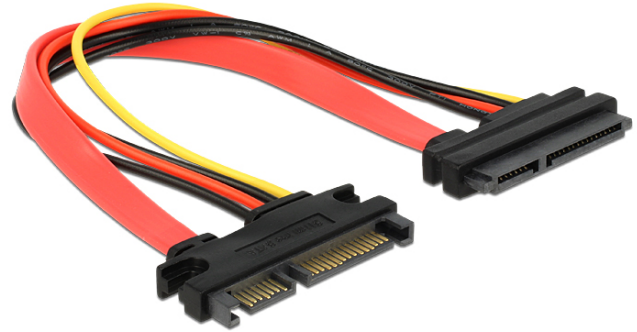

# Delock Extension cable SATA 6 Gb/s 22 pin male > SATA 22 pin female 20 cm (4 power wires)

## Specification

Item No. 84362

EAN: 4043619843626

Country of origin: China

Package: Poly bag

General	
Specification:	SATA 3 Gb/s
Interface	
connector 1:	1 x SATA 3 Gb/s 22 pin male
connector 2:	1 x SATA 3 Gb/s 22 pin female
Technical characteristics	
Data transfer rate:	3 Gb/s
Voltage:	5 V
	12 V
Physical characteristics	
Conductor gauge:	26 AWG data line
	18 AWG power line
Length:	20 cm