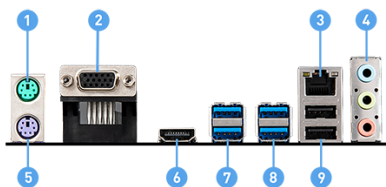

CONNECTIONS

1. Mouse	2. VGA
3. LAN	4. HD Audio Connectors
5. Keyboard	6. HDMI
7. USB 3.2 Gen 1 5Gbps Type-A	8. USB 3.2 Gen 1 5Gbps Type-A
9. USB 2.0