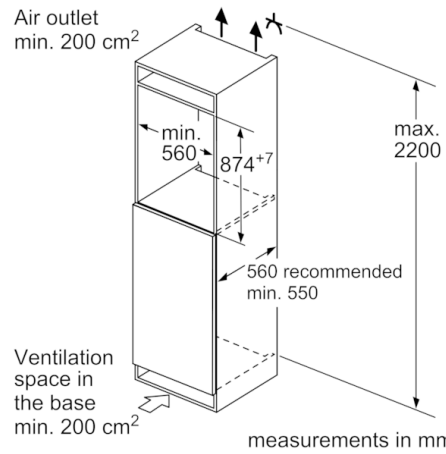

Dimension and installation

- Dimensions: 87.4 cm H x 55.8 cm W x 54.5 cm D
- Niche Dimensions: 88 cm H x 56 cm W x 55 cm D

Key features - Fridge section

- Right hinged door, door reversible
- Connection value 90 W
- 220 - 240 V

Key features - Freezer section

- 3 x egg tray

Country Specific Options

- Gross capacity, total: 144 l
- Gross capacity cooling 144 l
- Based on the results of the standard 24-hour test. Actual consumption depends on usage/position of the appliance.

Design features

Dimension and installation

Additional features

**Serie | 6, Built-in fridge, 88 x 56 cm
KIR21ADD0**

measurements in mm

measurements in mm

measurements in mm

measurements in mm
Recommended gap dimensions for flat hinges

F	R	X
16-19	0-3	2.5
20	0-1	3
	2-3	2.5
21	0-1	3
	2-3	2.5
22	0	4
	1	3.5
	2-3	3

The gap dimensions recommended in the table must be adhered to in order to ensure that appliance doors do not collide with anything when they are opened, and to avoid causing damage to kitchen units.