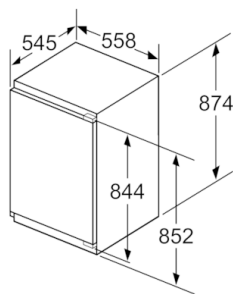

Dimension and installation

- Dimensions: 87.4 cm H x 55.8 cm W x 54.5 cm D
- Niche Dimensions: 88 cm H x 56 cm W x 55 cm D

Key features - Fridge section

- Right hinged door, door reversible
- Connection value 90 W
- 220 - 240 V

Design features

Dimension and installation

Additional features

**Serie | 6, Built-in fridge, 88 x 56 cm
KIR21ADD0**

measurements in mm

measurements in mm

measurements in mm

measurements in mm
Recommended gap dimensions for flat hinges

F	R	X
16-19	0-3	2.5
20	0-1	3
	2-3	2.5
21	0-1	3
	2-3	2.5
22	0	4
	1	3.5
	2-3	3

The gap dimensions recommended in the table must be adhered to in order to ensure that appliance doors do not collide with anything when they are opened, and to avoid causing damage to kitchen units.