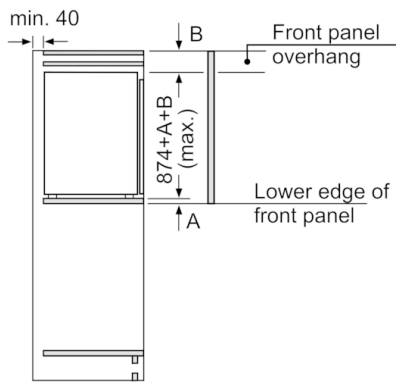

Dimension and installation

- Dimensions: 87.4 cm H x 55.8 cm W x 54.5 cm D
- Niche Dimensions: 88 cm H x 56 cm W x 55 cm D

Key features - Fridge section

- Right hinged door, door reversible
- Connection value 90 W
- 220 - 240 V

Key features - Freezer section

- 3 x egg tray

Country Specific Options

- Gross capacity, total: 144 l
- Gross capacity cooling 144 l
- Based on the results of the standard 24-hour test. Actual consumption depends on usage/position of the appliance.

Design features

Dimension and installation

Additional features

**Serie | 6, Built-in fridge, 88 x 56 cm
KIR21ADD0**

measurements in mm

measurements in mm

measurements in mm

measurements in mm
Recommended gap dimensions for flat hinges

F	R	X
16-19	0-3	2.5
20	0-1	3
	2-3	2.5
21	0-1	3
	2-3	2.5
22	0	4
	1	3.5
	2-3	3

The gap dimensions recommended in the table must be adhered to in order to ensure that appliance doors do not collide with anything when they are opened, and to avoid causing damage to kitchen units.