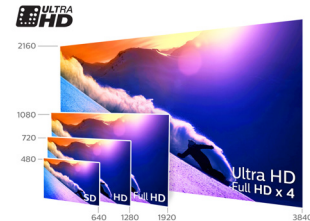

- Computer inputs on all HDMI: up to 4K UHD 3840x2160 @60Hz
- Video inputs on all HDMI: up to 4K UHD 3840x2160 @60Hz

Tuner/Reception/Transmission

- HEVC support
- Digital TV: DVB-T/T2/T2-HD/C/S/S2
- MPEG Support: MPEG2, MPEG4
- Video Playback: NTSC, PAL, SECAM
- TV Program guide*: 8 day Electronic Program Guide

Power

- Mains power: AC 220 - 240 V 50/60Hz
- Ambient temperature: 5 °C to 35 °C
- Eu Energy Label power: 100 W
- Annual energy consumption: 135 kWh
- Energy Label Class: A+
- Standby power consumption: <0.3W
- Off mode power consumption: <0.3 W
- Power Saving Features: Auto switch-off timer, Eco mode

Dimensions

- Box dimensions (W x H x D): 1215 x 715 x 165 mm
- Set dimensions (W x H x D): 1099 x 685 x 93 mm
- Set dimensions with stand (W x H x D): 1099 x 685 x 221 mm
- Product weight: 10.35 kg
- Product weight (+stand): 13.55 kg
- Weight incl. Packaging: 16 kg
- VESA wall mount compatible: 400 x 200 mm

Accessories

- Included accessories: Remote Control, 2 x AAA Batteries, Table top stand, Power cord, Quick start guide, User Manual

Smart TV Features

- Firmware upgradeable: Firmware upgradeable via USB, Online firmware upgrade
- Interactive TV: HbbTV
- Program: Pause TV
- SmartTV apps*: Open Internet Browser

Highlights

Central stand

Our designers combined an ultra slim neck and angled base plate with a brushed and polished metal finish to create a fresh design that will compliment any modern home.

4K Ultra HD

Ultra HD TV has four times the resolution of a conventional Full HD TV. With over 8 million pixels and our unique Ultra Resolution Upscaling technology, you'll experience improved images regardless of the original content. Enjoy improved sharpness, increased depth perception, superior contrast, smooth natural motion, and flawless details.

Pixel Plus Ultra HD

Experience 4K Ultra HD sharpness with the Philips Pixel Plus Ultra HD engine. It optimizes picture quality to deliver smooth, fluid images with incredible detail and depth – Enjoy sharper 4K images with brighter whites and blacker blacks every time.

Smart TV

Discover a Smarter experience that lies beyond traditional TV. Rent and stream movies, videos or games from online video stores. Watch catch-up TV from your favorite channels and enjoy a growing selection of online apps with Smart TV.