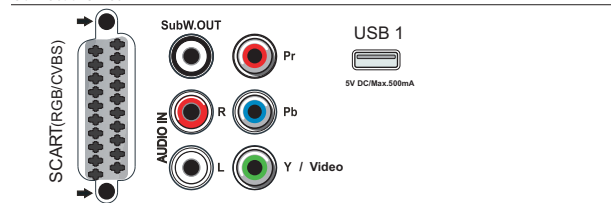

Connections Side

Connections Rear

Connections Bottom

Issue date 2016-08-12

Version: 7.0.2

12 NC: 8670 001 38326
EAN: 87 18863 00949 9

© 2016 Koninklijke Philips N.V.
All Rights reserved.

Specifications are subject to change without notice. Trademarks are the property of Koninklijke Philips N.V. or their respective owners.