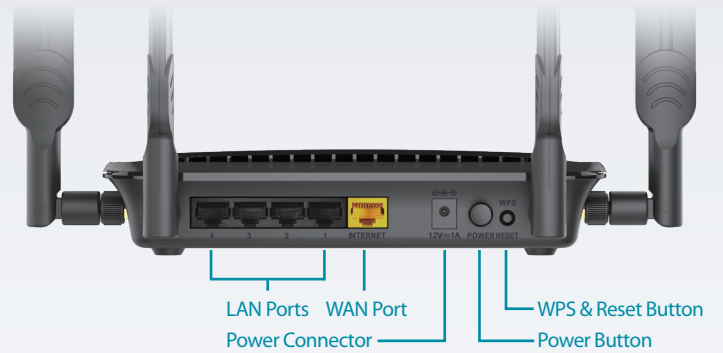

Easy to Set Up, Easy to Secure

Sharing your Internet connection doesn't have to be a complicated process - just open a web browser to access the setup wizard and follow the easy step-by-step instructions to get started. Implement WPA/WPA2 wireless security in minutes with the wireless network setup wizard, or use Wi-Fi Protected Setup (WPS), which establishes a secure connection to new devices without the need to enter settings or create passwords. In addition, the built-in firewall requires no setup, protecting you against malicious attacks from the Internet, and access control features allow you to restrict access to your network giving you greater control over network users.

Technical Specifications		
General		
Device Interfaces	• IEEE 802.11 ac/n/g/b/a wireless LAN • 10/100/1000 Gigabit Ethernet WAN port	• Four 10/100/1000 Gigabit Ethernet LAN ports
LEDs	• Power • Internet • WLAN	• LAN (x4) • WPS
Antenna Type	• Four external antennas	
Operating Frequency	• 2.4 GHz band: 2400 - 2483.5 MHz	• 5 GHz band: 5150 - 5725 MHz
Standards	• IEEE 802.11ac • IEEE 802.11n • IEEE 802.11g • IEEE 802.3ab	• IEEE 802.11b • IEEE 802.11a • IEEE 802.3u
Minimum Requirements	• Windows 8/7/Vista or MAC OS X 10.6 or higher • Internet Explorer 9, Firefox 20.0, Chrome 25.0, Safari 5.1, or other Java-enabled browser	• Network interface card • Cable/DSL modem or other Internet Service Provider equipment with Ethernet port
Functionality		
Security	• WPA & WPA2 (Wi-Fi Protected Access)	• WPS (Wi-Fi Protected Setup)
Advanced Features	• Web setup wizard • QoS (Quality of Service) • DMZ (Demilitarized Zone)	• Firewall - Network Address Translation (NAT) • Guest zone • IPv6 ready
Physical		
Dimensions	• 190 x 133 x 38 mm (7.48 x 5.23 x 1.50 inches)	
Weight	• 239 g (8.43 ounces)	
Power Adaptor	• Input: 100 to 240 V AC, 50/60 Hz	• Output: 12 V, 1 A
Temperature	• Operating: 0 to 40 °C (32 to 104 °F)	• Storage: -20 to 65 °C (-4 to 149 °F)
Humidity	• Operating: 10% to 90% non-condensing	• Storage: 5% to 95% non-condensing
Certifications	• NCC • RoHS • BSMI	• FCC • D-Link Green