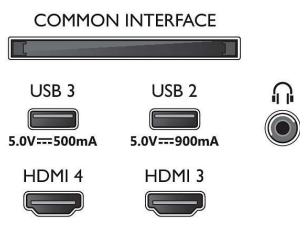

Power

- Mains power: AC 220 - 240 V 50/60 Hz
- Standby power consumption: <0.3 W
- Power Saving Features: Auto switch-off timer, Picture mute (for radio), Eco mode, Light sensor

Accessories

- Included accessories: Remote Control, 2 x AAA Batteries, Tabletop stand, Power cord, Quick start guide, Legal and safety brochure

Design

- Colours of TV: Metal bezel frame
- Stand design: Satin chrome EVO stand

Dimensions

- Box depth: 160.0 mm
- Box height: 860.0 mm
- Box width: 1420.0 mm
- Product weight: 18.3 kg
- Set Width: 1225.0 mm
- Stand height: 70.0 mm
- Set width (with stand): 1225.0 mm
- Wall-mount compatible: 300 x 300 mm
- Set Height: 707.0 mm
- Stand depth: 230.0 mm
- Weight incl. Packaging: 25.6 kg
- Set Depth: 68.0 mm
- Stand width: 500.0 mm
- Set height (with stand): 773.0 mm
- Set depth (with stand): 230.0 mm
- Product weight (+stand): 21.7 kg
- Stand height to TV bottom edge: 70.0 mm

Connections

Side

Bottom

Issue date 2023-07-02

Version: 2.0.1

EAN: 87 18863 03713 3

© 2023 Koninklijke Philips N.V.
All Rights reserved.

Specifications are subject to change without notice.
Trademarks are the property of Koninklijke Philips N.V. or their respective owners.