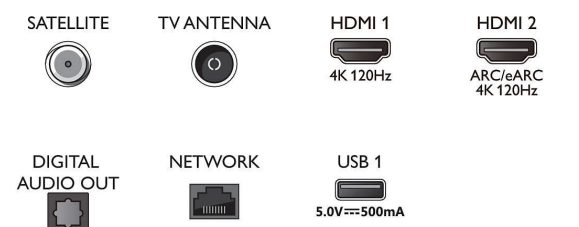

Power

- Mains power: AC 220 - 240 V 50/60 Hz
- Standby power consumption: <0.3 W
- Power Saving Features: Auto switch-off timer, Picture mute (for radio), Eco mode, Light sensor

Accessories

- Included accessories: Remote Control, 2 x AAA Batteries, Tabletop stand, Power cord, Quick start guide, Legal and safety brochure

Design

- Colours of TV: Metal bezel frame
- Stand design: Satin chrome EVO stand

Dimensions

- Box depth: 160.0 mm
- Box height: 860.0 mm
- Box width: 1420.0 mm
- Product weight: 18.3 kg
- Set Width: 1225.0 mm
- Stand height: 70.0 mm
- Set width (with stand): 1225.0 mm
- Wall-mount compatible: 300 x 300 mm
- Set Height: 707.0 mm
- Stand depth: 230.0 mm
- Weight incl. Packaging: 25.6 kg
- Set Depth: 68.0 mm
- Stand width: 500.0 mm
- Set height (with stand): 773.0 mm
- Set depth (with stand): 230.0 mm
- Product weight (+stand): 21.7 kg
- Stand height to TV bottom edge: 70.0 mm

Connections

Side

Bottom

Issue date 2023-07-02

Version: 2.0.1

EAN: 87 18863 03713 3

© 2023 Koninklijke Philips N.V.
All Rights reserved.

Specifications are subject to change without notice.
Trademarks are the property of Koninklijke Philips N.V. or their respective owners.