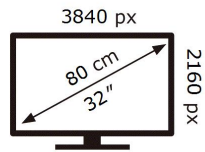

ENERGY

SAMSUNG

U32H850UMU

61 kWh/1000h

2019/2013