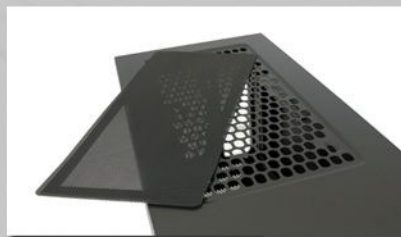

LC-POWER

ATX Gaming 987B - Silent Slinger -

Case type:	Midi-Tower	Audio port:	HD Audio
Motherboard:	ATX, Micro-ATX, Mini-ITX	USB 3.0 port:	2
Drive bays 3.5" external:	-	USB 2.0 port:	1
Drive bays 5.25" external:	1	Case material:	metal
Drive bays 5.25" internal:	-	Mark of conformity:	CE
Drive bays 3.5" internal:	2	Case colour:	black
Drive bays 2.5" internal:	3	Front panel:	black / white
PCI slots:	7 (screwable)	Power supply integrated:	-
Case fan standard/maximal:	2/5 - Front: 2x 120 mm	Weight:	7,4 kg (retail)
	Top: 2x 120 mm		6,1 kg (case)
	Back: 1x 120 mm	Barcode:	4260070125621
Case dimensions h x w x d:	455 x 200 x 485 mm (total)	Manufacturer code:	LC-987B-ON
	440 x 200 x 430 mm (cage)		
Graphic cards up to:	380 mm		
CPU cooler up to:	155 mm		

- side panel with acrylic window

- incl. two red lighted 120 mm case fans

- I/O-Panel with: 2x USB 3.0 port, 1x USB 2.0 port, HD Audio

- easy demounting of the top & front dust filters due to a magnetic fixing

Characteristics:

- mainboard tray for cable management
- tool-free mounting of all 3,5" HDDs
- black coating of the case inside
- incl. two 120 mm case fans (red lighted)
- up to five case fans mountable (further fans optionally available)
- PSU mountable on bottom of the case rear; dust filter below the PSU location
- easy demounting of the top & front dust filters due to a magnetic fixing
- side panel with acrylic window