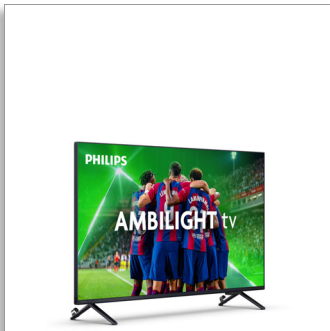

Philips LED
4K Ambilight TV

108 cm (43") AMBILIGHT TV

Pixel Precise Ultra HD
Titan OS smart platform
Dolby Atmos sound

43PUS8309

4K Ambilight TV

Don't just watch it, love it.

Want more from your next TV? This 4K UHD Ambilight TV gives you an ultra-sharp picture, premium Dolby Atmos sound—and the thrill of Ambilight. Gaming's made epic, movies get even bigger, and music gets its own lightshow!

4K LED Ambilight TV. Super-sharp and immersive.

- Immerse yourself in what you love. Ambilight TV.
- Vibrant viewing with an ultra-sharp picture.
- Find it easily. TITAN OS.

Cinematic sound. Epic gaming.