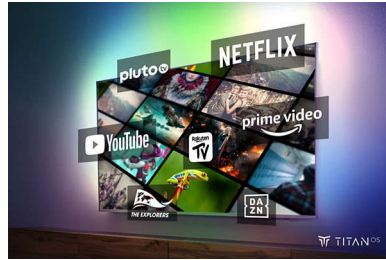

4K LED Ambilight TV. Super-sharp and immersive.

- Immerse yourself in what you love. Ambilight TV.
- Vibrant viewing with an ultra-sharp picture.
- Find it easily. TITAN OS.

Cinematic sound. Epic gaming.

PHILIPS

4K Ambilight TV

108 cm (43") AMBILIGHT TV Pixel Precise Ultra HD, Titan OS smart platform, Dolby Atmos sound

43PUS8309/12

Highlights

Ambilight TV

Ambilight TVs are the only TVs with integrated LED lights on the back that react to what you watch, immersing you in a halo of colourful light. This changes everything: your TV seems bigger, and you'll be drawn deeper into your favourite sports, films, music and games.

TITAN OS smart platform

Finding what you love is quick and easy with our TITAN OS smart TV platform. Enjoying a series? You can continue watching straight from the home screen. If you're looking for something new, you can browse categories like action or drama and see suggestions from the top streaming services—all in one place.