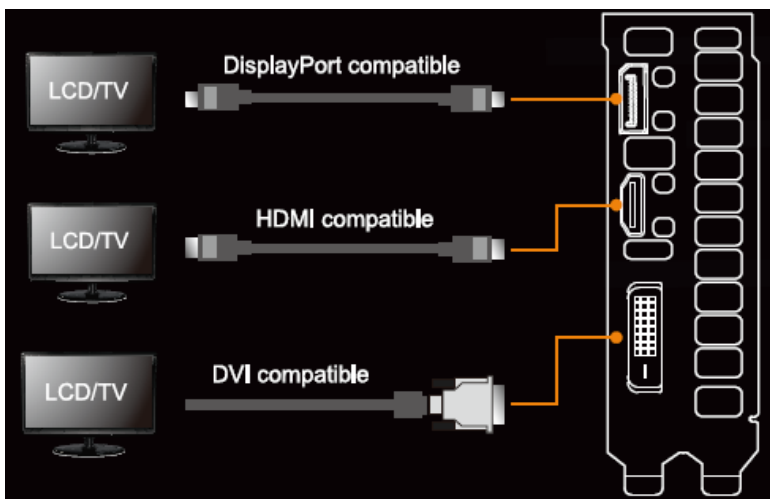

I/O Specifications

Hardware Specification

Model	PH-RX550-4G
Graphics Engine	AMD Radeon™ RX 550
OpenGL	OpenGL® 4.5
Video Memory	4GB GDDR5
Engine Clock	1071 MHz
Stream Processor	768
Memory Clock	6000 MHz (1500 MHz GDDR5)
Memory Interface	128 bit
Digital Max Resolution	5120 * 2880
DVI Output	1x Native DVI-D
HDMI Output	1x Native HDMI 2.0
HDCP compliant	YES
DisplayPort	1x Native DisplayPort 1.4
Software Bundled	ASUS GPU Tweak II & Driver
Dimension	The card size is 19.2 x 11.5 x 3.9 cm The card size is 7.6 x 4.5 x 1.5 inches
Note	<ul style="list-style-type: none"> • To have the best cooling performance, ASUS PH-RX550-4G extends the fansink to 2 slots. Please double check you Chassis and Motherboard dimension prior to purchase to make sure it fits in your system! • Specifications are subject to change without notice. • PCB color and bundled software versions are change without notice. • Brand and product names mentioned are trademarks of their respective company.