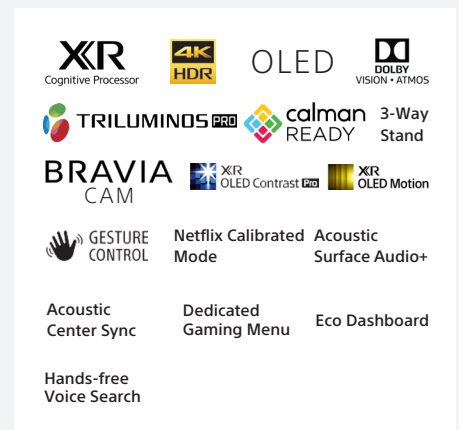

FWD-A80L

- BRAVIA XR™ 4K OLED
- XR Processor with XR OLED Contrast Pro
- Acoustic Surface Audio+
- Google TV
- 3-way Metal Slim Wedged Design