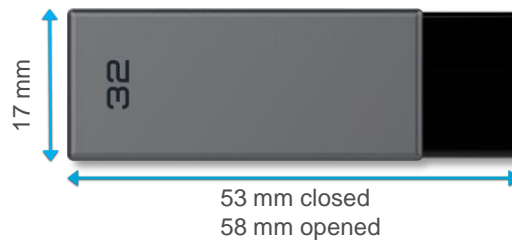

Logistic

Reference	Description	EAN Unit	EAN Carton 5 pces	EAN Carton 160 pces
ECMMD8GC353	Emtec USB3.1 C350 8GB	3 126 170 159 915	3 126 170 159 922	3 126 170 159 939
ECMMD16GC353	Emtec USB3.1 C350 16GB	3 126 170 159 946	3 126 170 159 953	3 126 170 159 960
ECMMD32GC353	Emtec USB3.1 C350 32GB	3 126 170 159 977	3 126 170 159 984	3 126 170 159 991
ECMMD64GC353	Emtec USB3.1 C350 64GB	3 126 170 160 003	3 126 170 160 010	3 126 170 160 027
ECMMD128GC353	Emtec USB3.1 C350 128GB	3 126 170 160 034	3 126 170 160 041	3 126 170 160 058
ECMMD256GC353	Emtec USB3.1 C350 256GB	3 126 170 160 065	3 126 170 160 072	3 126 170 160 089

* Based on internal tests on the 32GB capacity.
Performance may vary depending of the use and devices used for testing.