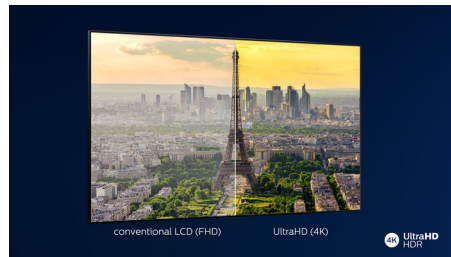

4K UHD HDR

Your Philips 4K UHD TV is compatible with all major HDR formats, including HDR10+ and Dolby Vision. Whether it's a must-watch series or the latest video game, shadows will be deeper. Bright surfaces will shine. Colours will be truer.