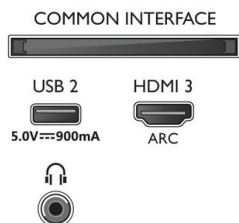

Dimensions

- Box dimensions (W x H x D): 1757.0 x 1025.0 x 181.0 mm
- Set dimensions (W x H x D): 1581.0 x 894.0 x 86.1 mm
- Set dimensions with stand (W x H x D): 1581.0 x 912.4 x 299.4 mm
- Product weight: 27.6 kg
- Product weight (+stand): 28.2 kg
- Weight incl. Packaging: 32.7 kg
- VESA wall mount compatible: 400 x 200 mm
- Stand dimensions (W x H x D): 808/1399 x 18.4 x 299.4 mm

Design

- Colours of TV: Plastic gun metal bezel
- Stand design: Mid silver groove stand

Accessories

- Included accessories: Remote Control, 2 x AAA Batteries, Power cord, Quick start guide, Legal and safety brochure, Tabletop stand

Connections

Side

Bottom

Issue date 2020-10-14

Version: 6.4.1

12 NC: 8670 001 65812
EAN: 87 18863 02336 5

© 2020 Koninklijke Philips N.V.
All Rights reserved.

Specifications are subject to change without notice.
Trademarks are the property of Koninklijke Philips N.V.
or their respective owners.