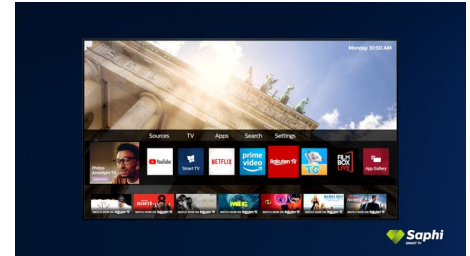

4K UHD HDR

Your Philips 4K UHD TV is compatible with all major HDR formats, including HDR10+ and Dolby Vision. Whether it's a must-watch series or the latest video game, shadows will be deeper. Bright surfaces will shine. Colours will be truer.

Saphi Smart TV

SAPHI is a fast, intuitive operating system that makes your Philips Smart TV a real pleasure to use. Enjoy one-button access to a clear icon-based menu. Quickly navigate to popular Philips Smart TV apps including YouTube, Netflix and more.