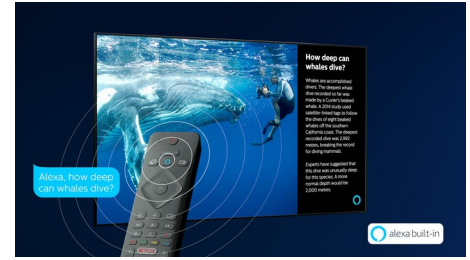

Voice control

Now you can use your voice to control your Philips smart TV. You can ask Alexa to change channels, switch to your gaming console or control smart-home devices like your lights and thermostat. You can do all of this and more with Alexa.