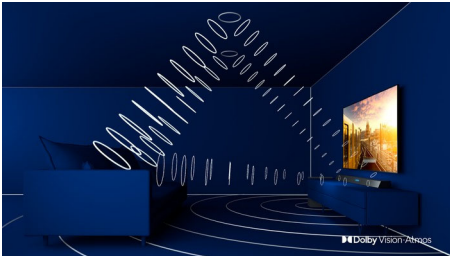

PHILIPS

Highlights

Ambilight 3 sided

With Philips Ambilight, every moment feels closer. Intelligent LEDs around the edge of the TV respond to the on-screen action and emit an immersive glow that's simply captivating. Experience it once and wonder how you enjoyed TV without it.

Dolby Vision and Dolby Atmos

Support for Dolby's premium sound and video formats means the HDR content you watch will look—and sound—gloriously real. Whether it's the latest streaming series or a Blu-Ray disc set, you'll enjoy contrast, brightness and colour that reflect the director's original intentions. And hear spacious sound with clarity, detail and depth.