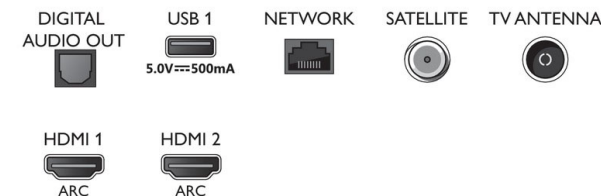

Bottom

Issue date 2020-10-14

Version: 6.4.1

12 NC: 8670 001 65812
EAN: 87 18863 02336 5

© 2020 Koninklijke Philips N.V.
All Rights reserved.

Specifications are subject to change without notice.
Trademarks are the property of Koninklijke Philips N.V.
or their respective owners.

www.philips.com

* EPG and actual visibility (up to 8 days) is country- and operator-dependent.

* Energy consumption in kWh per year based on the power consumption of the television operating 4 hours per day for 365 days. The actual energy consumption will depend on how the television is used.

* The TV supports DVB reception for 'Free to air' broadcast. Specific DVB operators may not be supported. An up to date list can be found in the FAQ section of the Philips support website. For some operators Conditional Access and subscription are required. Contact your operator for more information.

* Philips TV Remote app and related functionalities vary per TV model, operator and country, as well as smart device model and OS. For more details please visit: www.philips.com/TVRemoteapp.

* Smart TV app availability varies per TV model and country. For more details please visit: www.philips.com/smarttv.

* USB recording for digital channels only, recordings may be limited by broadcast copy protection (CI+). Country and channel restrictions may apply.

* This television contains lead only in certain parts or components where no technology alternatives exist in accordance with existing exemption clauses under the RoHS Directive.