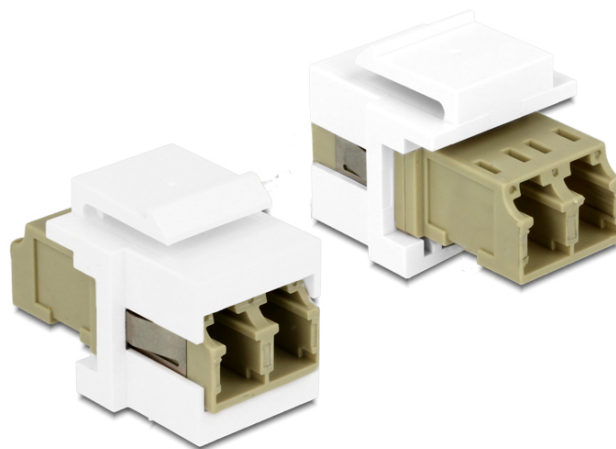

## Delock Keystone module LC Duplex female > female Multimode

### Specyfikacja

- Connector: LC Duplex female > LC Duplex female
- For Multi-Mode fiber
- With dust cover
- For Keystone ports with 19.2 x 14.9 mm
- Dimensions (LxWxH): ca. 29.2 x 22.1 x 17.8 mm