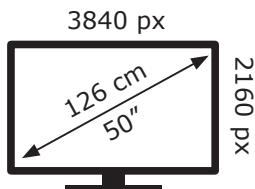

# ENERGY

**GRUNDIG**

50 VCE 222 DKG000

**69** kWh/1000h

ABCDEF**G**

**89** kWh/1000h

2019/2013