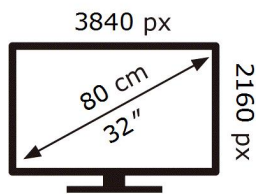

ENERG

SAMSUNG

S32BG750NP

33 kWh/1000h

ABCDEF **G**

HDR

90 kWh/1000h

2019/2013