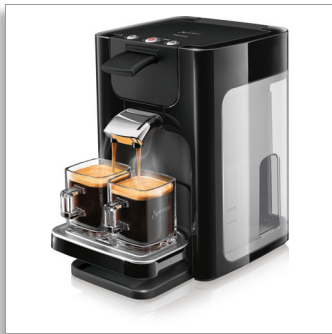

SENSEO® Quadrante Coffee pod machine

- Jacobs Limited Edition
- Adjustable tray height
- Deep Black

HD7863/20

Delicious coffee at a touch, in a modern design

Enjoy the SENSEO® quality and style up your home

Style up your home with SENSEO® Quadrante coffee machine. Enjoy your coffee moments with the trusted SENSEO® brewing system, now with adjustable tray to fit your favorite cup size.

Always a delicious cup of coffee

- 2 exclusive Jacobs cups and 2 packs of coffee included
- Delicious coffee crema layer as proof of SENSEO® quality
- Unique brewing system for optimal taste and temperature
- Machine is tested >10,000 times to ensure consistent quality

Senseo

PHILIPS

Highlights

Free coffee and cups included

Enjoy the Jacobs Limited Edition! This special promotion features 2 exclusive Jacobs cups and 2 packs of Jacobs coffee.

Adjustable drip tray

By raising or lowering the drip tray you can adjust your Philips SENSEO® coffeemaker to the size of your favorite cup or mug.