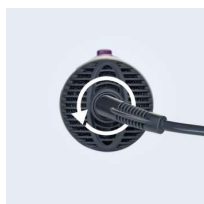

WL 0805

Hot-air hair curler

Colour / Material: black-purple

Output: 700 W

EAN-no.: 4008146080500

- IONIC function reduces static charge affecting the hair
- round-brush attachment (Ø 30 mm) with retractable bristles and ceramic coating
- separate styling-nozzle attachment allows use as a hair dryer when travelling
- 2 speed and temperature settings
- cold air-stream setting to fix the hair
- attachment release button
- round brush attachment, Ø approx. 20 mm
- curling attachment without bristles, Ø 20 mm
- round-brush attachment, Ø 33 mm
- semi-round brush
- power cord with swivel joint to prevent damage to the cord
- hanging-loop
- indicator light