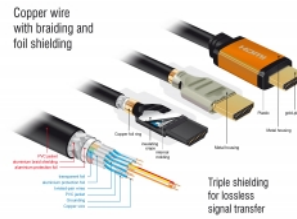

System requirements

- A free HDMI interface

Package content

- High Speed HDMI cable

Images